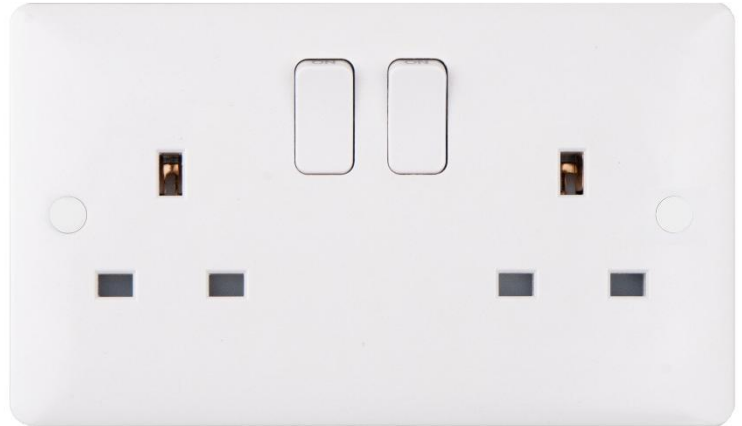

2G 13AMP SP SWITCHED SOCKET

Part Number : 2503037577

Product Description

A new take on traditional moulded wiring accessories manufactured in bright white Urea.

DESCRIPTION	
Voltage	250V
Current Rating	13A
Torque Value	1.8 Nm
Cable Size	3x 2.5mm ² ,3x 4.0mm ² , 2x 6.0mm ²
Backbox Depth	25mm
Twin Earth	Yes
Double Pole	Not
IP Rating	IP20
Operational Temperature	-5° to +40°C
Standards	BS 1363

DESCRIPTION	
Material Composition	
Front Plate	Urea
Terminals	Steel

Dimensions