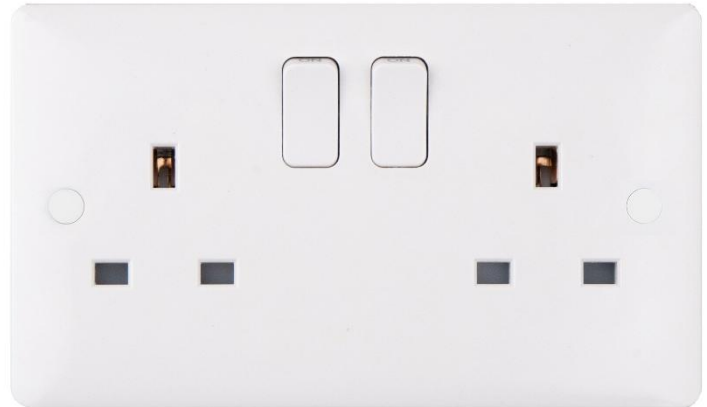

2G 13AMP DP SWITCHED SOCKET

Part Number : 2503037579

Product Description

A new take on traditional moulded wiring accessories manufactured in bright white Urea.

DESCRIPTION	
Voltage	250V
Current Rating	13A
Torque Value	1.8 Nm
Cable Size	3x 2.5mm ² ,3x 4.0mm ² , 2x 6.0mm ²
Backbox Depth	25mm
Twin Earth	Yes
Double Pole	Yes
IP Rating	IP20
Operational Temperature	-5° to +40°C
Standards	BS 1363

DESCRIPTION	
Material Composition	
Front Plate	Urea
Terminals	Steel

Dimensions