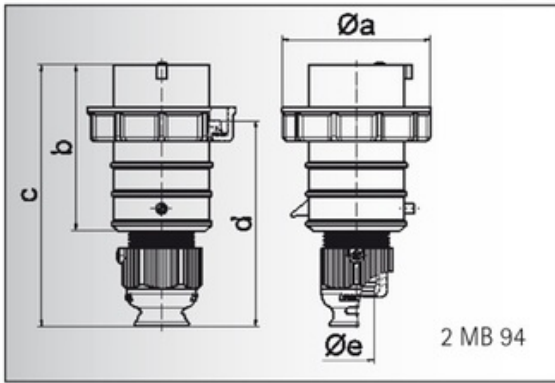

Ampere	16	16	16	32	32	32
Polzahl	3	4	5	3	4	5
a ø	70,0	78,0	86,0	94,0	94,0	101,0
b	95,0	95,0	97,0	118,0	118,0	117,0
c	145,0	145,0	152,0	178,0	178,0	181,0
d	111,0	111,0	119,0	136,0	136,0	138,5
e ø	18,0	18,0	21,0	23,0	23,0	27,0
Leiter mm² min	1	1	1	2,5	2,5	2,5
Leiter mm² max	2,5	2,5	2,5	6	6	6