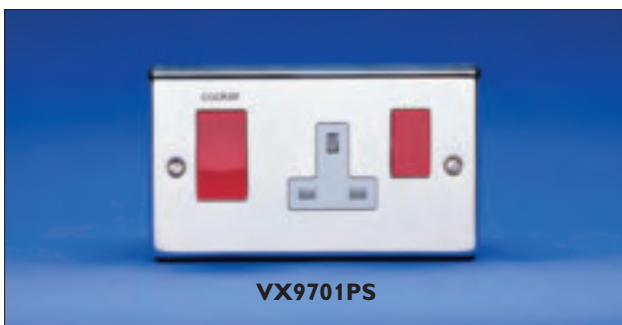

- BS1363
- Terminals suitable for up to 3x2.5mm² or 2x4.0mm² conductors
- 2 gang DP sockets come with twin earth as standard

VX9905RBN

ROUND PIN SOCKET OUTLETS

LIST NO	DESCRIPTION	CARTON QTY
VX9900 __**	15A switched socket, 1 gang, SP	10
VX9905 __	5A switched socket, 1 gang, SP	10
VX9901 __**	2A 3 pin socket	10

- BS546

VX9713PS

VX9703SS

45A DP CONTROL SWITCHES

LIST NO	DESCRIPTION	CARTON QTY
VX9712* __	1 gang 45A DP Switch with neon	1
VX9713 __	1 gang 45A DP Switch	1
VX9702 __**	2 gang 45A DP Switch with neon	1
VX9703 __	2 gang 45A DP Switch	1

VX9701PS

45A COOKER CONTROL UNIT

LIST NO	DESCRIPTION	CARTON QTY
VX9701 __**	Cooker Control Unit	1
VX9700 __	Cooker Control Unit with neon	1

- BS4177, BS1363
- Terminals suitable for up to 1x16mm² conductors