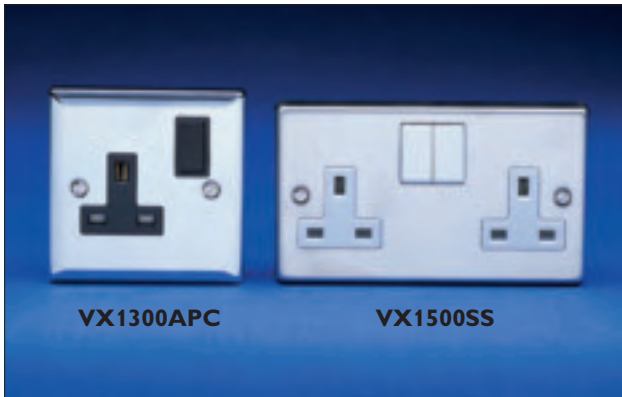

VX1080SB

VX1081RBN

13A FUSED CONNECTION UNITS

LIST NO	DESCRIPTION	CARTON QTY
VX1080 __	DP switched	10
VX1080F __**	DP switched with flex outlet & cord grip	10
VX1081 __	DP switched with neon	10
VX1081F __**	DP switched with neon, flex outlet & cord grip	10
VX1090 __	Unswitched	10
VX1090F __**	Unswitched with flex outlet & cord grip	10

- BS1363
- Terminals suitable for 3x2.5mm² or 2x4.0mm² conductor

VX1300APC

VX1500SS

13A SOCKET OUTLETS

LIST NO	DESCRIPTION	CARTON QTY
VX9100 __**	1 gang unswitched socket	10
VX9200 __**	2 gang unswitched socket	5
VX1300 __**	1 gang SP switched socket	10
VX1300/D __**	1 gang DP switched socket	10
VX1500 __**	2 gang SP switched socket	5
VX1500/D __**	2 gang DP switched socket	5
VX1400 __**	1 gang SP switched socket with neon	10
VX1600 __**	2 gang SP switched socket with neon	5

- BS1363
- Terminals suitable for up to 3x2.5mm² or 2x4.0mm² conductors
- 2 gang DP sockets come with twin earth as standard

VX9905RBN

ROUND PIN SOCKET OUTLETS

LIST NO	DESCRIPTION	CARTON QTY
VX9900 __**	15A switched socket, 1 gang, SP	10
VX9905 __	5A switched socket, 1 gang, SP	10
VX9901 __**	2A 3 pin socket	10