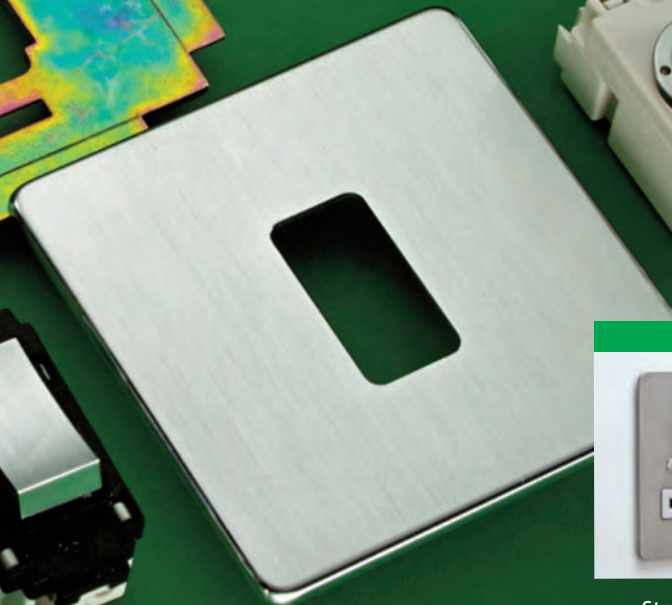

PLATINUM

An extensive range of power, control and lighting accessories, available in a range of high quality metal finishes as either screw-fit flat plate or clip-on screwless low profile plate.

With no compromises between style and function, the Platinum range is slim, stylish and packed with solid Crabtree engineering.

Wide Concave rockers are easy to operate

Positive drive switch action prevents balancing between the 'on' and 'off' position and gives reliable indication of the contact position

FLAT PLATE

Stainless Steel