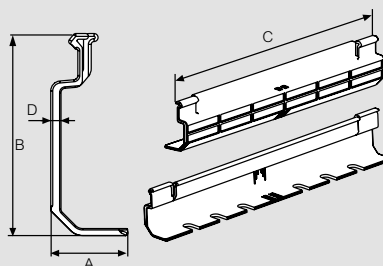

Pack	Cat. Nos.	Couplers
		Couplers (mm)
		PVC
20	6377 90	For 75 to 150 x 50
20	6377 91	For 200 to 400 x 50
20	6378 90	For 75 to 150 x 75
20	6378 91	For 200 to 400 x 75
20	6379 90	For 200 to 600 x 100
		Hinged couplers (mm)
20	6377 93	For width 75 to 150
20	6379 93	For width 200 to 600

covers and couplers

technical information

Covers

Dimensions

Width (mm)	Height (mm)	Depth (mm)	Length (mm)	Pack
75	15-6	56-6	1-2	3 000
100	15-6	81-6	1-2	3 000
150	15-9	131-6	1-5	3 000
200	23-9	171-6	2	3 000
300	25-3	271-6	2-5	3 000
400	25-3	371-6	2-5	3 000
500	28-1	471-6	2-8	3 000
600	28-1	571-6	2-8	3 000

Couplers

Dimensions

Cat. Nos. 6377 90 and 6378 90

Width (mm)	Height (mm)	Depth (mm)	Length (mm)	Pack
50	27	45-9	275	3-6
75	27	70-9	275	3-6

Fixing

Cat. Nos. 6377 91, 6378 91 and 6379 90

Width (mm)	Height (mm)	Depth (mm)	Length (mm)	Pack
50	38-3	45-4	300	5
75	38-8	69-8	350	7-5
100	38-8	92-8	450	7-5

Fixing

Hinged Cat. Nos. 6377 93 and 6379 93

Width (mm)	Height (mm)	Depth (mm)	Length (mm)	Pack
50	20	8-3	118	5
75	40	8-3	118	5