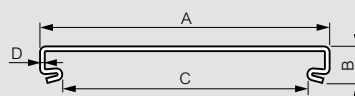

covers and couplers

75 → 600 mm

3 m

6379 64

6377 91

Pack	Cat. Nos.	Covers
		Width (mm)
		PVC
24	6377 60	75
24	6377 61	100
18	6377 62	150
12	6377 63	200
12	6377 64	300
12	6377 65	400
12	6379 63	500
12	6379 64	600

Pack	Cat. Nos.	Couplers
		Couplers (mm)
		PVC
20	6377 90	For 75 to 150 x 50
20	6377 91	For 200 to 400 x 50
20	6378 90	For 75 to 150 x 75
20	6378 91	For 200 to 400 x 75
20	6379 90	For 200 to 600 x 100
		Hinged couplers (mm)
20	6377 93	For width 75 to 150
20	6379 93	For width 200 to 600

covers and couplers

technical information

Covers

Dimensions

Width (mm)	Height (mm)	Depth (mm)	Length (mm)	Pack
75	15-6	56-6	1-2	3 000
100	15-6	81-6	1-2	3 000
150	15-9	131-6	1-5	3 000
200	23-9	171-6	2	3 000
300	25-3	271-6	2-5	3 000
400	25-3	371-6	2-5	3 000
500	28-1	471-6	2-8	3 000
600	28-1	571-6	2-8	3 000