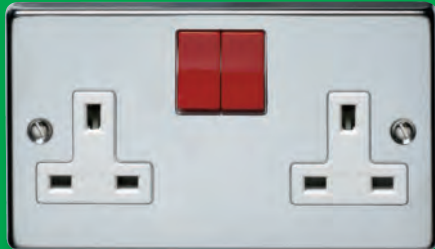

4316/SS

13A 2G FLUSH SOCKET OUTLETS

BS 1363-2	PACK QTY
2 gang SP switched	5 4316/ __
2 gang DP switched	5 4316/D/ __
2 gang SP switched fitted with neon indicator	5 4316/3 __
2 gang DP switched fitted with neon indicator	5 4316/3D/ __

4316/3PB/6

13A 2G FLUSH SOCKET OUTLETS WITH METAL ROCKERS

BS 1363-2	PACK QTY
2 gang SP switched	5 4316/ __/6
2 gang DP switched	5 4316/D/ __/6
2 gang SP switched fitted with neon indicator	5 4316/3 __/6
2 gang DP switched fitted with neon indicator	5 4316/3D/ __/6

Available in Satin Chrome (SC), Bronze (BZ), Highly Polished Chrome (HPC), Polished Brass (PB), Stainless Steel (SS) and Polished Stainless Steel (PSS).
 Add suffix to List No. ie: 4316 – 2 gang switch socket in Bronze = 4316/BZ.
 For Black interiors add Suffix BK to List No. ie: 4316/SC 13A 2 gang Switched Socket in Satin Chrome with Black interior = 4316/SCBK.