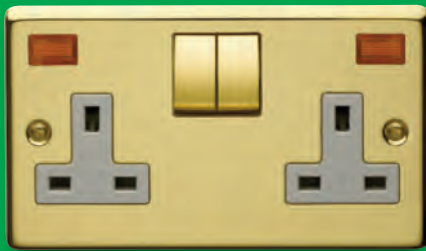

4316/SS

13A 2G FLUSH SOCKET OUTLETS

BS 1363-2	PACK QTY
2 gang SP switched	5 4316/ __
2 gang DP switched	5 4316/D/ __
2 gang SP switched fitted with neon indicator	5 4316/3 __
2 gang DP switched fitted with neon indicator	5 4316/3D/ __

4316/3PB/6

13A 2G FLUSH SOCKET OUTLETS WITH METAL ROCKERS

BS 1363-2	PACK QTY
2 gang SP switched	5 4316/ __/6
2 gang DP switched	5 4316/D/ __/6
2 gang SP switched fitted with neon indicator	5 4316/3 __/6
2 gang DP switched fitted with neon indicator	5 4316/3D/ __/6

Available in Satin Chrome (SC), Bronze (BZ), Highly Polished Chrome (HPC), Polished Brass (PB), Stainless Steel (SS) and Polished Stainless Steel (PSS).
 Add suffix to List No. ie: 4316 – 2 gang switch socket in Bronze = 4316/BZ.
 For Black interiors add Suffix BK to List No. ie: 4316/SC 13A 2 gang Switched Socket in Satin Chrome with Black interior = 4316/SCBK.