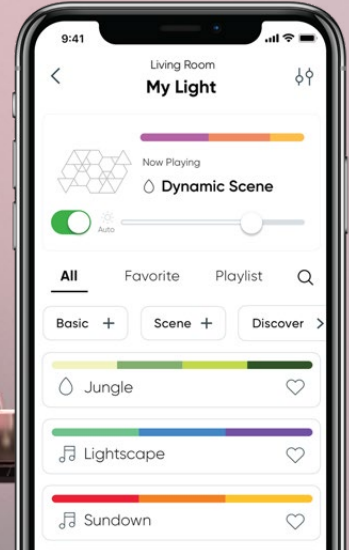

Nanoleaf Shapes Mini Triangles | Starter Kit (5 Pack)

- 5x Mini Triangle Light Panels
- 5x Mounting Plates
- 6x Double-sided adhesive Mounting Tape
- 6x Linkers for connecting panels and Controller
- 1x Controller
- 1x Power Supply (100VAC - 120VAC)
- 1x Quick Start Guide