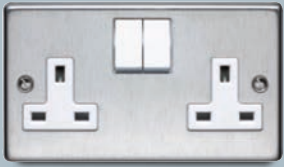

VX1500SS/D