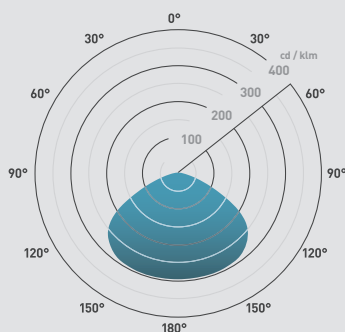

PHOTOMETRICS @ 25°C

| Product code | Finish | Wattage | Colour | Beam angle | CRI | lm | lm/W | lx at 1m |
|-----------------|--------|---------|--------|------------|------|-------|------|----------|
| IFL20BX40 | Black | 200W | 4000K | 120° | 80Ra | 22200 | 111 | 6550 |
| IFL20BX40100150 | Black | 200W | 4000K | 100°x150° | 80Ra | 22200 | 111 | 3768 |
| IFL20BX30 | Black | 200W | 3000K | 120° | 80Ra | 22200 | 111 | 6550 |
| IFL20BX30100150 | Black | 200W | 3000K | 100°x150° | 80Ra | 22200 | 111 | 3768 |

Beam angle: 120° 100°x150°

330mm