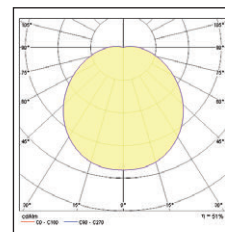

- Very low recess depth of 41mm (recessed mounted versions)
- Different accessories available
- Not suitable for use with Amalgam lamps

Recessed

Code Electronic	Description
3030770	GIOTTO 335 2 x 18W ELECTR
3030780	GIOTTO 335 1 x 38W ELECTR

Emergency 3 hour*

3094073	GIOTTO 335 REC 2 x 18W E HF EMERG
3094074	GIOTTO 335 REC 1 x 38W E HF EMERG

Surface mounted

Code Electronic	Description
3030580	GIOTTO 335 SURF 1 x 18W ELECTR
3030790	GIOTTO 335 SURF 1 x 38W ELECTR
3030810	GIOTTO 335 SURF 2 x 18W ELECTR

Emergency 3 hour**

3030560	GIOTTO 335 SURF 1 x 28W EMERG

* Supplied complete with 3hr remote emergency pack

** Supplied complete with 3hr integral emergency

Legend: ELECTR = ELECTRONique; E = Electronic; HF = High Frequency or Electronic; EMERG = EMERGENCY

LIGHT SOURCE INCLUDED

Have you considered the use of a lighting control solution? For more information on how you could achieve up to 65% energy savings, see Lighting controls section

38W

335 recessed
Minimum recess dimensions:
435 x 435 x 41mm

335 surface mounted

Dimensions (mm)