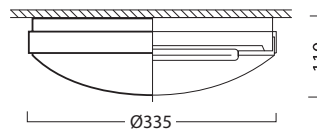

2 x 18W

38W

335 recessed  
Minimum recess dimensions:  
435 x 435 x 41mm

335 surface mounted

Dimensions (mm)