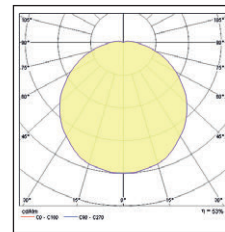

2 x 18W

38W

335 recessed  
Minimum recess dimensions:  
435 x 435 x 41mm

335 surface mounted

Dimensions (mm)