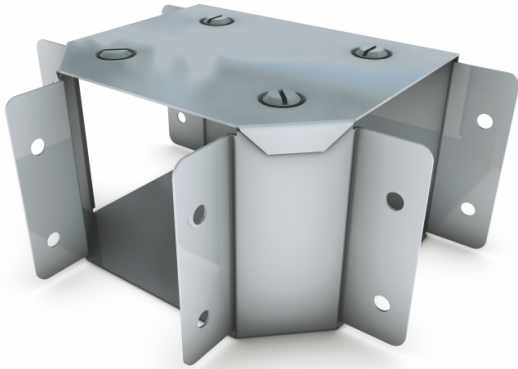

GTT62X3

Tee Gusset Equal 3 Compartment c/w Top Lid & Coupling Steel Galvanised 150x50mm

Technical

W (mm)	150
--------	-----

H (mm)	50
--------	----

Datasheet generated from <http://www.electrika.com> last updated Monday, August 7, 2017 2:17:44 PM