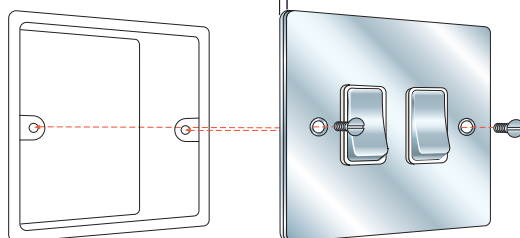

89 SPN AB-B

83 SS1 BC-W

84 1X40

8P R22 PO-W

Hamilton Sheer

Plate Depth 1.5 mm including Gasket

Box-Fix to Back Box

Power Sockets

mm

88 SS1 BK-B

1 gang 13A Double Pole Switched Socket

Nominal Plate Size: 86 x 86 mm
Min. Wall Box Depth: 35 mm

Technical Insert Reference: **SS1**
Product Code

2 gang 13A Double Pole Switched Socket

Nominal Plate Size: 146 x 86 mm
Min. Wall Box Depth: 35 mm

Technical Insert Reference: **SS2**
Product Code

1 gang 2A Unswitched Socket

Nominal Plate Size: 86 x 86 mm
Min. Wall Box Depth: 35 mm

Technical Insert Reference: **US2**
Product Code

1 gang 5A Unswitched Socket