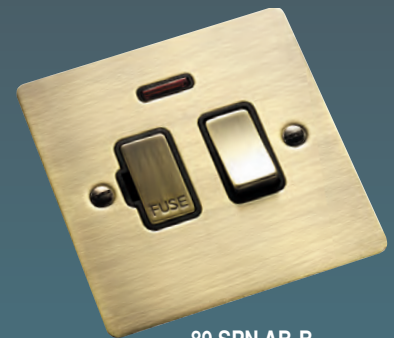

Quality Accessories on Stylish Flat Plates

Sheer's minimalist flat plate switches and sockets meld seamlessly into modern interiors. This modern and elegant range is available in nine fantastic finishes and by mixing box fix with grid and concealed fixing in this range, allows it to be very flexible for different areas of a project and costs can be minimised without losing continuity of design.

- Minimalist, modern flat plate
- Nine fantastic finishes
- Standard box-fix electrical accessories
- Grid Fix and Euro Fix options also available (see separate GRID-IT and EuroFix sections)

87 2X40

81 T22