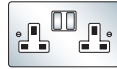

mm

88 SS1 BK-B

1 gang 13A Double Pole Switched Socket

Nominal Plate Size: 86 x 86 mm
Min. Wall Box Depth: 35 mm

Technical Insert Reference: **SS1**
Product Code

2 gang 13A Double Pole Switched Socket

Nominal Plate Size: 146 x 86 mm
Min. Wall Box Depth: 35 mm

Technical Insert Reference: **SS2**
Product Code

1 gang 2A Unswitched Socket

Nominal Plate Size: 86 x 86 mm
Min. Wall Box Depth: 35 mm

Technical Insert Reference: **US2**
Product Code

1 gang 5A Unswitched Socket

Nominal Plate Size: 86 x 86 mm
Min. Wall Box Depth: 35 mm

Technical Insert Reference: **US5**
Product Code

1 gang 13A Unswitched Socket

Nominal Plate Size: 86 x 86 mm
Min. Wall Box Depth: 35 mm

Technical Insert Reference: **US13**
Product Code