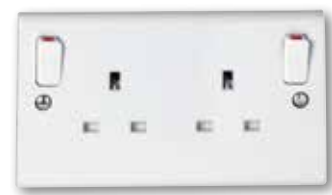

S1296

Back Boxes
minimum recommended depth

	flush 25mm	flush 35mm	dry lining 35mm	surface 25mm
1g	DB162	DB164	DB2540	V1221
2g	DB163	DB165	DB2541	V1223