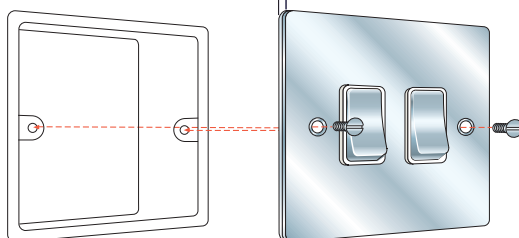

89 SPN AB-B

83 SS1 BC-W

84 1X40

8P R22 PO-W

Hamilton Sheer

Plate Depth 1.5 mm including Gasket

Box-Fix to Back Box