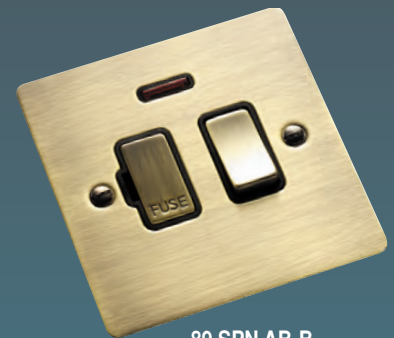

## Quality Accessories on Stylish Flat Plates

Sheer's minimalist flat plate switches and sockets meld seamlessly into modern interiors. This modern and elegant range is available in nine fantastic finishes and by mixing box fix with grid and concealed fixing in this range, allows it to be very flexible for different areas of a project and costs can be minimised without losing continuity of design.

- Minimalist, modern flat plate
- Nine fantastic finishes
- Standard box-fix electrical accessories
- Grid Fix and Euro Fix options also available (see separate GRID-IT and EuroFix sections)

87 2X40

81 T22