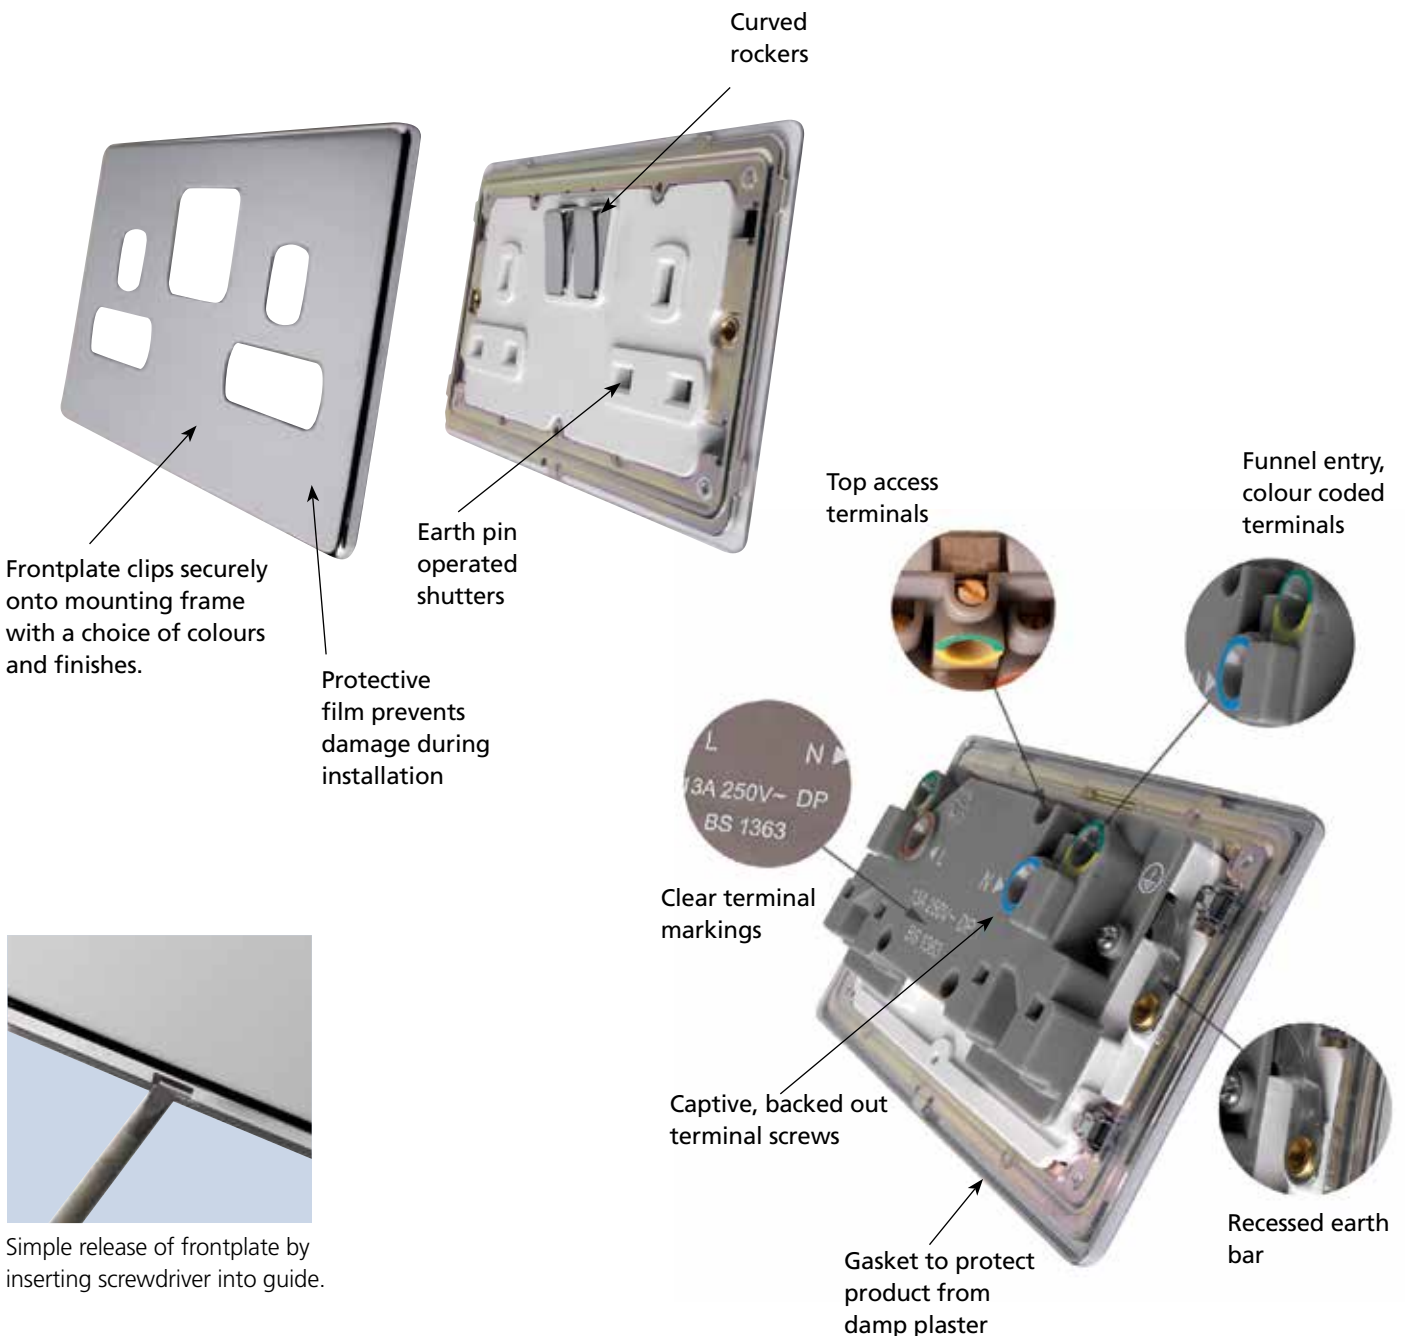

# ULTRA SCREWLESS

---

**Deta Ultra Screwless** is the ultimate metal plate range of wiring accessories, combining modern minimalistic styling with a screwless appearance.

**Ultra Screwless** offers a comprehensive range of accessories available in a choice of Chrome, Satin Chrome, White or Black Nickel finishes with either white or black inserts. The ultra slim clip on front plate provides a clean, flawless look that will complement any modern domestic or commercial building.

# PRODUCT FEATURES

**Deta Ultra Screwless** has been designed with the professional in mind, all products can be fully installed and tested before the addition of the screwless frontplates, which simply but securely clip onto the mounting system.

The removable frontplates also provide a practical solution when decorating.

ULTRA  
SCREWLESS