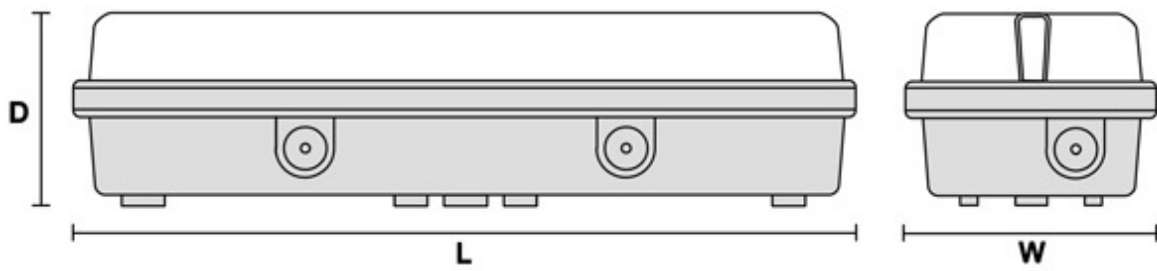


SL/WPLED12

Emergency Slim 8 LED 12, White, Prismatic

Range Information

A tough and robust emergency luminaire.

Range Specification

- Wall or ceiling mount.
- Vandal resistant polycarbonate body and prismatic diffuser.
- White colour finish.
- Non-maintained & Maintained options.
- Screw down diffuser.
- Hinged gear tray.
- 6 x Running Man Exit Legend: LBLB086.
- 20mm knock outs for additional functions.
- IP55.
- 5 Year LED guarantee.

Range Options

- Emergency maintained or non-maintained operations.
- Photocell options (external use only).
- White - SL/W

Technical Information

Colour	White
Diffuser	Prismatic
	Select by switch for maintained or non-maintained.

Size

Length	368mm
---------------	-------

Width 118mm

Depth 89mm

ASD Slim 8 LED 4000K Emergency Luminaire