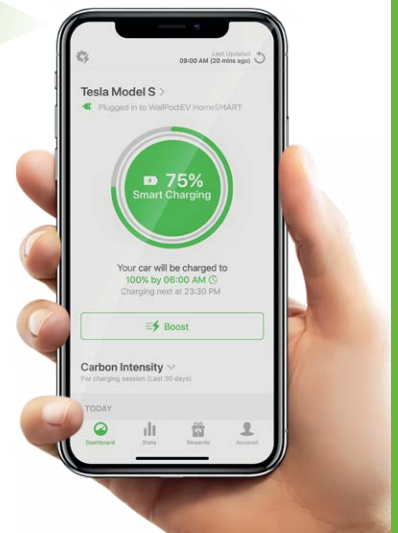

HOMESMART EV is a home charging point designed to help EV drivers take control of their charging lifestyle and activities.

HOMESMART EV is compatible with all EVs and enables the EV driver to completely control and manage their charging point. The user interacts with the charging point via their mobile phone or tablet using the ev.energy app, which can be downloaded free from Apple App Store or Google Play.

HOMESMART EV features include:

✓ LOWER CHARGING COSTS

- OLEV grant approved for low cost installation
- Facility to set charging to economy tariffs
- As a HomeSmart EV customer we are constantly looking to introduce better electricity tariffs to you

✓ GREENER CHARGING

- Maximises renewable grid energy use
- Maximises off-peak energy use
- Track your CO₂ saved

✓ TOTAL CONTROL - TOTAL MANAGEMENT

- Control your charger with your mobile phone
- Track your charging history by mobile phone