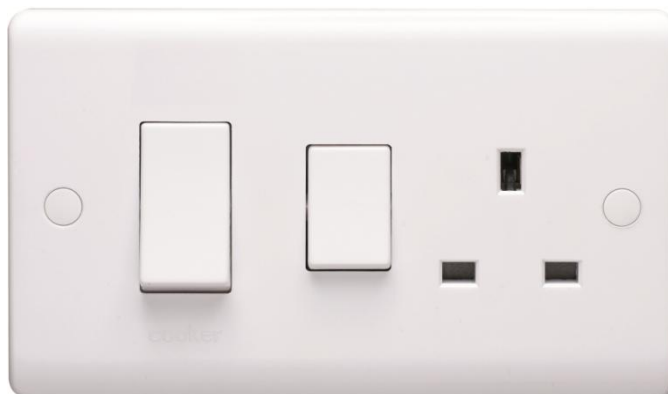

## Data Sheet – Casa White Moulded Accessories

Part Number	D9701NR
Finish	White Moulded
Rating	45 Amps (switch) & 13 Amps (socket outlet) 250V AC 50Hz
Type	Power Control Switch Plug Socket type G – standard UK 3 pin arrangement
Description	45A Double Pole Cooker Control Unit
Material	Urea Formaldehyde front plate Polycarbonate (Thermoplastic) cased interior
Dimensions	86mm x 145mm
Standards	BS EN 60669-1
Terminals Suitable For	1 x 16mm <sup>2</sup> or 1 x 10mm <sup>2</sup> or 2 x 6mm <sup>2</sup>
Back Box Reference	2 Gang Flush Metal Box: SB628 (47mm) 2 Gang Dry Liner Box: SB631 (47mm) 2 Gang Moulded Box: VX9410 (42mm)
Additional Information	Ingress Protection (IP) rating: IP2X (unless stated)