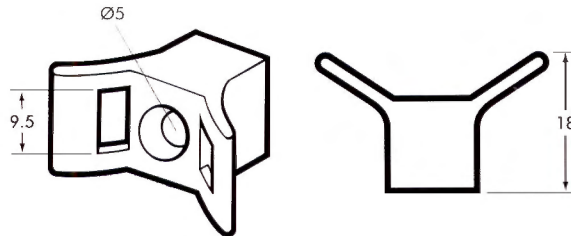

Nylon Cable Tie Accessories

Cable Tie Supports

Part No.	Max Cable Tie Width (mm)	Ø Screw Hole (mm)	Maximum Support Width (mm)	Support Height (mm)
CTS9B	9.5	5	14	18

Black only.

Screwed support. For cable ties up to 9mm width. Fixing is suitable for either a countersunk or flat head screw. For wall plug max 8mm

Pack Quantity: 100

Cable Tie Eyelets

Part No.		Max Cable Tie Width (mm)	Dimensions mm				
Natural	Black		A	B	C	F	H
EL4.8N	EL4.8B	4.8	10	20	4.3	5	6

Material: Nylon 6/6.

Mounted with standard screws or rivets. Particularly useful when space is limited.

Pack Quantity: 100

Cable Tie Cradles

Part No.		Max Cable Tie Width (mm)	Dimensions mm				
Natural	Black		A	B	C	F	H
CRAD48N	CRAD48B	5.0	9.5	15	3.5	5	7
CRAD78N	CRAD78B	9.0	15	25	5	9	11

Material: Nylon 6/6.