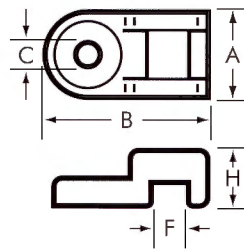

Nylon Cable Tie Accessories

Cable Tie Supports

Part No.	Max Cable Tie Width (mm)	Ø Screw Hole (mm)	Maximum Support Width (mm)	Support Height (mm)
CTS9B	9.5	5	14	18

Black only.

Screwed support. For cable ties up to 9mm width. Fixing is suitable for either a countersunk or flat head screw. For wall plug max 8mm

Pack Quantity: 100

Cable Tie Eyelets

Part No.		Max Cable Tie Width (mm)	Dimensions mm				
Natural	Black		A	B	C	F	H
EL4.8N	EL4.8B	4.8	10	20	4.3	5	6

Material: Nylon 6/6.

Mounted with standard screws or rivets. Particularly useful when space is limited.

Pack Quantity: 100

Cable Tie Cradles

Part No.		Max Cable Tie Width (mm)	Dimensions mm				
Natural	Black		A	B	C	F	H
CRAD48N	CRAD48B	5.0	9.5	15	3.5	5	7
CRAD78N	CRAD78B	9.0	15	25	5	9	11

Material: Nylon 6/6.