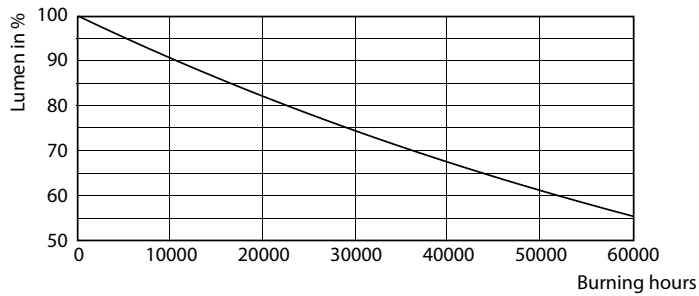

Product data

General Information	
Cap base	G13 [Medium Bi-Pin Fluorescent]
EU RoHS compliant	Yes
Nominal lifetime (nom.)	30000 h
Switching cycle	50,000X
	Sphere

Light Technical	
Colour Code	840 [CCT of 4,000 K]
Beam Angle (Nom)	240 °
Luminous flux (nom.)	2000 lm
Colour designation	Cool White (CW)
Correlated Colour Temperature (Nom)	4000 K
Luminous efficacy (rated) (nom.)	111.00 lm/W
Colour consistency	<6
Colour rendering index (nom.)	80
LLMF at end of nominal lifetime (nom.)	70 %

Mechanical and Housing

Lamp Finish	Frosted
Bulb material	Glass
Product length	1200 mm
Bulb shape	Tube, double-ended

Approval and Application

Energy Efficiency Class	E
Energy-saving product	Yes
Approval marks	RoHS compliance CE marking KEMA Keur certificate

Photometric data

18W G13 830 3000K

Lifetime

18W G13

LEDtube COR SLR 18W 30K LifetimeVsTc-LED-LED

18W G13

LEDtube COR SLR 18W 30K LumenVsTc-LMP-LMP

CorePro LED tube Universal T8