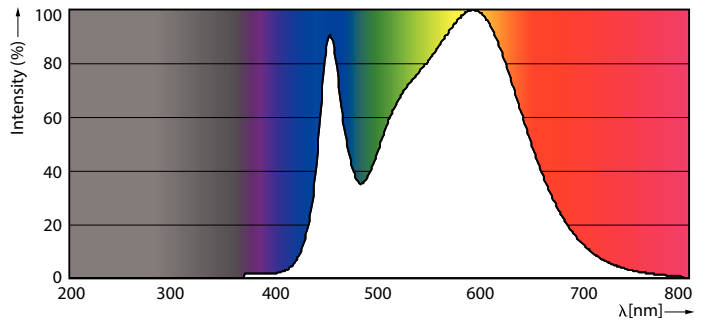

CorePro LED tube Universal T8

Controls and Dimming

Dimmable	No

Mechanical and Housing

Lamp Finish	Frosted
Bulb material	Glass
Product length	1200 mm
Bulb shape	Tube, double-ended

Approval and Application

Energy Efficiency Class	E
Energy-saving product	Yes
Approval marks	RoHS compliance CE marking KEMA Keur certificate

Energy consumption kWh/1,000 hours	18 kWh
	403581

Product Data

Full product code	871869680168000
Order product name	CorePro LEDtube UN 1200mm HO 18W840 T8
EAN/UPC – product	8718696801680
Order code	80168000
SAP numerator – quantity per pack	1
Numerator – packs per outer box	10
SAP material	929001869302
SAP net weight (piece)	0.270 kg

Dimensional drawing

Product	D1	D2	A1	A2	A3
CorePro LEDtube UN 1200mm HO 18W840 T8	27.9 mm	28 mm	1199.4 mm	1205.3 mm	1213.6 mm

Photometric data

18W G13