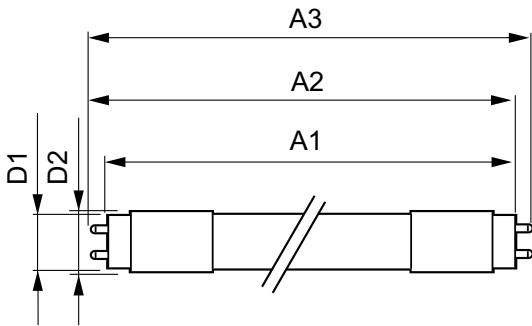

CorePro LED tube Universal T8

Controls and Dimming

Dimmable	No

Mechanical and Housing

Lamp Finish	Frosted
Bulb material	Glass
Product length	1200 mm
Bulb shape	Tube, double-ended

Approval and Application

Energy Efficiency Class	E
Energy-saving product	Yes
Approval marks	RoHS compliance CE marking KEMA Keur certificate

Energy consumption kWh/1,000 hours	18 kWh
	403581

Product Data

Full product code	871869680168000
Order product name	CorePro LEDtube UN 1200mm HO 18W840 T8
EAN/UPC – product	8718696801680
Order code	80168000
SAP numerator – quantity per pack	1
Numerator – packs per outer box	10
SAP material	929001869302
SAP net weight (piece)	0.270 kg

Dimensional drawing

TLED 1200mm UNV16W-36W 2100lm 4000K