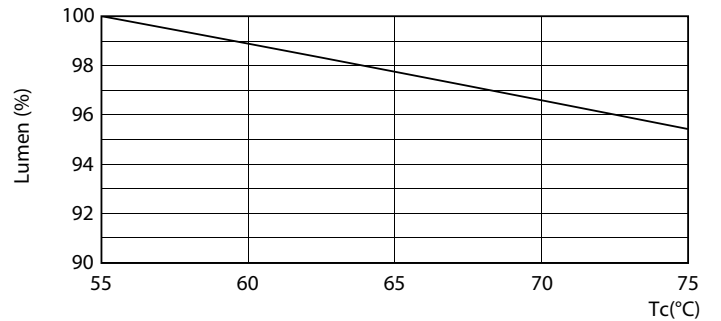

Mechanical and Housing

Lamp Finish	Frosted
Bulb material	Glass
Product length	1200 mm
Bulb shape	Tube, double-ended

Approval and Application

Energy Efficiency Class	E
Energy-saving product	Yes
Approval marks	RoHS compliance CE marking KEMA Keur certificate

Photometric data

18W G13 830 3000K

Lifetime

18W G13

LEDtube COR SLR 18W 30K LifetimeVsTc-LED-LED

18W G13

LEDtube COR SLR 18W 30K LumenVsTc-LMP-LMP

CorePro LED tube Universal T8