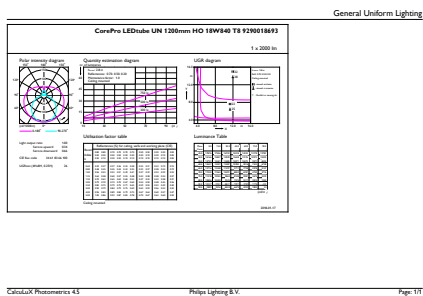

Mechanical and Housing

Lamp Finish	Frosted
Bulb material	Glass
Product length	1200 mm
Bulb shape	Tube, double-ended

Approval and Application

Energy Efficiency Class	E
Energy-saving product	Yes
Approval marks	RoHS compliance CE marking KEMA Keur certificate

Energy consumption kWh/1,000 hours	18 kWh
	403581

Product Data

Full product code	871869680168000
Order product name	CorePro LEDtube UN 1200mm HO 18W840 T8
EAN/UPC – product	8718696801680
Order code	80168000
SAP numerator – quantity per pack	1
Numerator – packs per outer box	10
SAP material	929001869302
SAP net weight (piece)	0.270 kg

Dimensional drawing

TLED 1200mm UNV16W-36W 2100lm 4000K

Product	D1	D2	A1	A2	A3
CorePro LEDtube UN 1200mm HO 18W840 T8	27.9 mm	28 mm	1199.4 mm	1205.3 mm	1213.6 mm

Photometric data

18W G13 840 4000K

18W G13

CorePro LED tube Universal T8