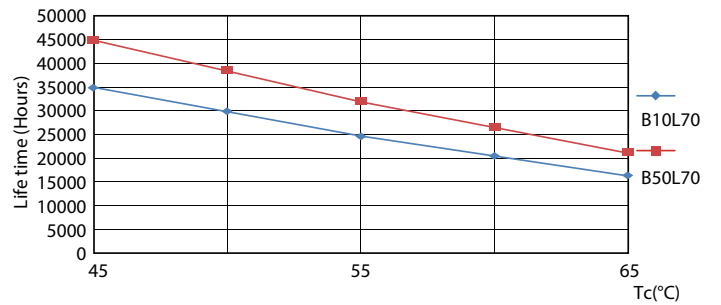

Product data

General Information	
Cap base	G13 [Medium Bi-Pin Fluorescent]
EU RoHS compliant	Yes
Nominal lifetime (nom.)	30000 h
Switching cycle	50,000X
	Sphere

Light Technical	
Colour Code	840 [CCT of 4,000 K]
Beam Angle (Nom)	240 °
Luminous flux (nom.)	2000 lm
Colour designation	Cool White (CW)
Correlated Colour Temperature (Nom)	4000 K
Luminous efficacy (rated) (nom.)	111.00 lm/W
Colour consistency	<6
Colour rendering index (nom.)	80
LLMF at end of nominal lifetime (nom.)	70 %

Mechanical and Housing

Lamp Finish	Frosted
Bulb material	Glass
Product length	1200 mm
Bulb shape	Tube, double-ended

Approval and Application

Energy Efficiency Class	E
Energy-saving product	Yes
Approval marks	RoHS compliance CE marking KEMA Keur certificate

Photometric data

18W G13 830 3000K

Lifetime

18W G13

LEDtube COR SLR 18W 30K LifetimeVsTc-LED-LED

18W G13

LEDtube COR SLR 18W 30K LumenVsTc-LMP-LMP

CorePro LED tube Universal T8