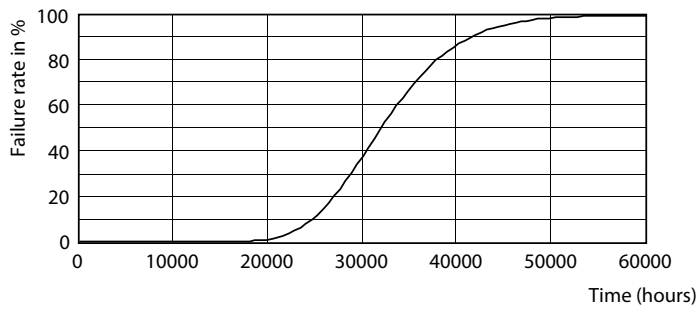

Lifetime

18W G13