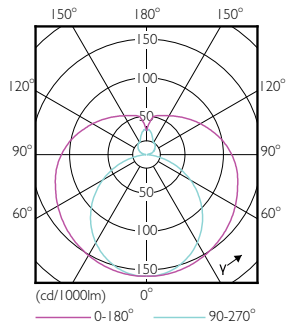

Mechanical and Housing

Lamp Finish	Frosted
Bulb material	Glass
Product length	1200 mm
Bulb shape	Tube, double-ended

Approval and Application

Energy Efficiency Class	E
Energy-saving product	Yes
Approval marks	RoHS compliance CE marking KEMA Keur certificate

Dimensional drawing

TLED 1200mm UNV16W-36W 2100lm 4000K

Product	D1	D2	A1	A2	A3
CorePro LEDtube UN 1200mm HO 18W840 T8	27.9 mm	28 mm	1199.4 mm	1205.3 mm	1213.6 mm

Photometric data

18W G13 840 4000K

18W G13

CorePro LED tube Universal T8

Photometric data

18W G13 830 3000K

Lifetime

18W G13

LEDtube COR SLR 18W 30K LifetimeVsTc-LED-LED

18W G13

LEDtube COR SLR 18W 30K LumenVsTc-LMP-LMP

CorePro LED tube Universal T8