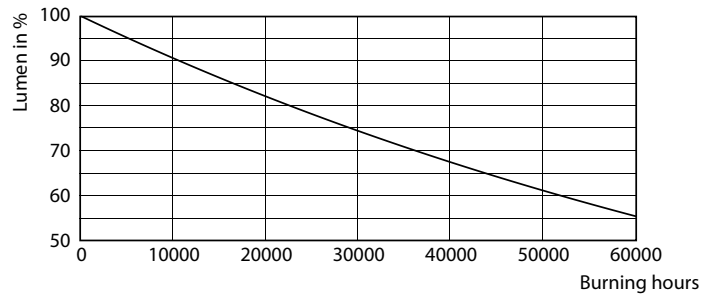

Product data

General Information		Operating and Electrical	
Cap base	G13 [Medium Bi-Pin Fluorescent]	Input frequency	50 to 60 Hz
EU RoHS compliant	Yes	Power (Rated) (Nom)	23 W
Nominal lifetime (nom.)	30000 h	Lamp current (nom.)	130 mA
Switching cycle	50,000X	Starting time (nom.)	0.5 s
	Sphere	Warm-up time to 60% light (nom.)	0.5 s
		Power factor (nom.)	0.9
		Voltage (Nom)	220-240 V
Light Technical		Temperature	
Colour Code	840 [CCT of 4,000 K]	T-ambient (max.)	45 °C
Beam Angle (Nom)	240 °	T-ambient (min.)	-20 °C
Luminous flux (nom.)	2700 lm	T storage (max.)	65 °C
Colour designation	Cool White (CW)	T storage (min.)	-40 °C
Correlated Colour Temperature (Nom)	4000 K	T-Case maximum (nom.)	60 °C
Luminous efficacy (rated) (nom.)	117.00 lm/W		
Colour consistency	<6		
Colour rendering index (nom.)	80		
LLMF at end of nominal lifetime (nom.)	70 %		

Photometric data

18W G13 830 3000K

Lifetime

LEDtube COR SLR 23W 30K FailureRate-LED-LED

18W G13

LEDtube COR SLR 23W 30K LumenVsTc-LMP-LMP

18W G13

CorePro LED tube Universal T8