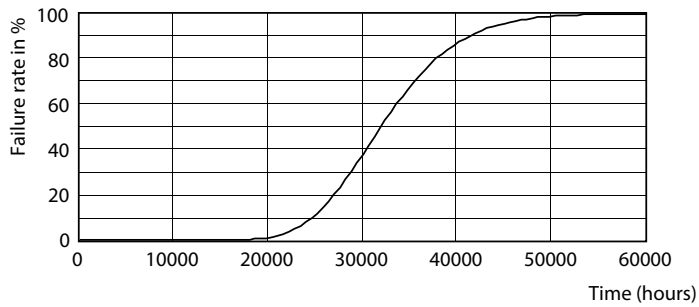

Photometric data

18W G13 830 3000K

Lifetime

LEDtube COR SLR 23W 30K FailureRate-LED-LED

18W G13

LEDtube COR SLR 23W 30K LumenVsTc-LMP-LMP

18W G13

CorePro LED tube Universal T8