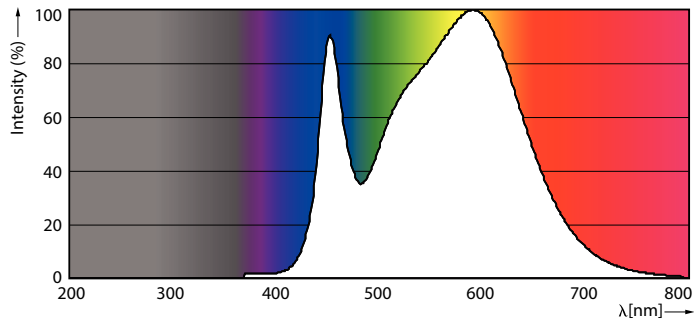

CorePro LED tube Universal T8

Controls and Dimming

Dimmable	No

Mechanical and Housing

Lamp Finish	Frosted
Bulb material	Glass
Product length	1500 mm
Bulb shape	Tube, double-ended

Approval and Application

Energy Efficiency Class	E
Energy-saving product	Yes
Approval marks	RoHS compliance CE marking KEMA Keur certificate

Energy consumption kWh/1,000 hours	23 kWh
	403584

Product Data

Full product code	871869680174100
Order product name	CorePro LEDtube UN 1500mm HO 23W840 T8
EAN/UPC – product	8718696801741
Order code	80174100
SAP numerator – quantity per pack	1
Numerator – packs per outer box	10
SAP material	929001869602
SAP net weight (piece)	0.270 kg

Dimensional drawing

Product	D1	D2	A1	A2	A3
CorePro LEDtube UN 1500mm HO 23W840 T8	27.9 mm	28 mm	1500 mm	1505.9 mm	1514.2 mm

Photometric data

18W G13