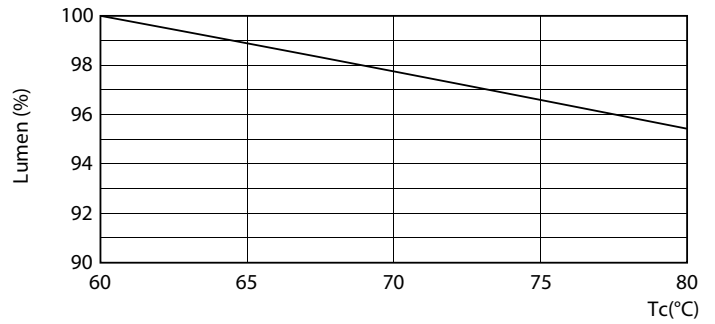

Product data

General Information		Operating and Electrical	
Cap base	G13 [Medium Bi-Pin Fluorescent]	Input frequency	50 to 60 Hz
EU RoHS compliant	Yes	Power (Rated) (Nom)	23 W
Nominal lifetime (nom.)	30000 h	Lamp current (nom.)	130 mA
Switching cycle	50,000X	Starting time (nom.)	0.5 s
	Sphere	Warm-up time to 60% light (nom.)	0.5 s
		Power factor (nom.)	0.9
		Voltage (Nom)	220-240 V
Light Technical		Temperature	
Colour Code	840 [CCT of 4,000 K]	T-ambient (max.)	45 °C
Beam Angle (Nom)	240 °	T-ambient (min.)	-20 °C
Luminous flux (nom.)	2700 lm	T storage (max.)	65 °C
Colour designation	Cool White (CW)	T storage (min.)	-40 °C
Correlated Colour Temperature (Nom)	4000 K	T-Case maximum (nom.)	60 °C
Luminous efficacy (rated) (nom.)	117.00 lm/W		
Colour consistency	<6		
Colour rendering index (nom.)	80		
LLMF at end of nominal lifetime (nom.)	70 %		

Photometric data

18W G13 830 3000K

Lifetime

LEDtube COR SLR 23W 30K FailureRate-LED-LED

18W G13

LEDtube COR SLR 23W 30K LumenVsTc-LMP-LMP

18W G13

CorePro LED tube Universal T8