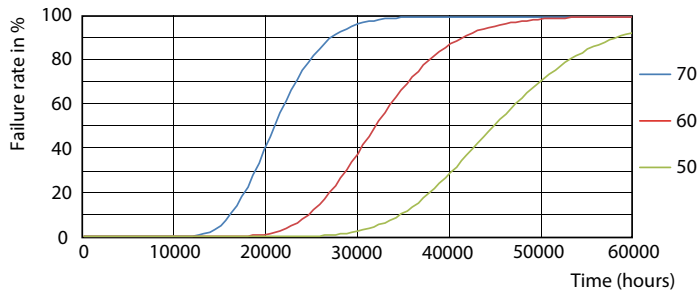

CorePro LED tube Universal T8

Photometric data

Lifetime

18W G13