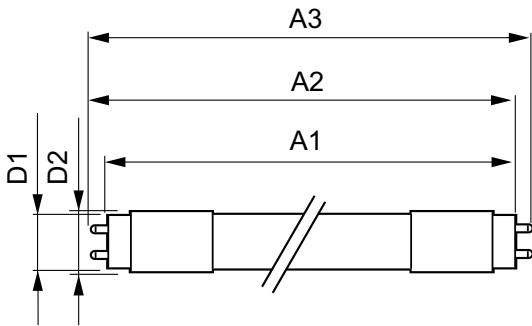

Product data

General Information		Operating and Electrical	
Cap base	G13 [Medium Bi-Pin Fluorescent]	Input frequency	50 to 60 Hz
EU RoHS compliant	Yes	Power (Rated) (Nom)	23 W
Nominal lifetime (nom.)	30000 h	Lamp current (nom.)	130 mA
Switching cycle	50,000X	Starting time (nom.)	0.5 s
	Sphere	Warm-up time to 60% light (nom.)	0.5 s
		Power factor (nom.)	0.9
		Voltage (Nom)	220-240 V
Light Technical		Temperature	
Colour Code	840 [CCT of 4,000 K]	T-ambient (max.)	45 °C
Beam Angle (Nom)	240 °	T-ambient (min.)	-20 °C
Luminous flux (nom.)	2700 lm	T storage (max.)	65 °C
Colour designation	Cool White (CW)	T storage (min.)	-40 °C
Correlated Colour Temperature (Nom)	4000 K	T-Case maximum (nom.)	60 °C
Luminous efficacy (rated) (nom.)	117.00 lm/W		
Colour consistency	<6		
Colour rendering index (nom.)	80		
LLMF at end of nominal lifetime (nom.)	70 %		

CorePro LED tube Universal T8

Controls and Dimming

Dimmable	No
----------	----

Mechanical and Housing

Lamp Finish	Frosted
Bulb material	Glass
Product length	1500 mm
Bulb shape	Tube, double-ended

Approval and Application

Energy Efficiency Class	E
Energy-saving product	Yes
Approval marks	RoHS compliance CE marking KEMA Keur certificate

Energy consumption kWh/1,000 hours	23 kWh
	403584

Product Data

Full product code	871869680174100
Order product name	CorePro LEDtube UN 1500mm HO 23W840 T8
EAN/UPC – product	8718696801741
Order code	80174100
SAP numerator – quantity per pack	1
Numerator – packs per outer box	10
SAP material	929001869602
SAP net weight (piece)	0.270 kg

Dimensional drawing

TLED 1500mm UNV24W-54W 3100lm 4000K

Product	D1	D2	A1	A2	A3
CorePro LEDtube UN 1500mm HO 23W840 T8	27.9 mm	28 mm	1500 mm	1505.9 mm	1514.2 mm

Photometric data

23W G13 840 4000K

18W G13

CorePro LED tube Universal T8