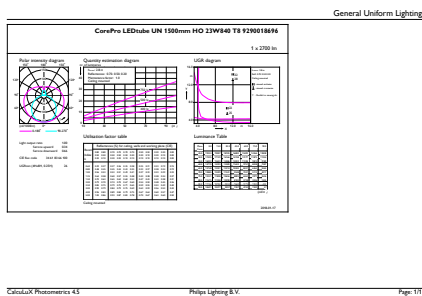

Energy Efficiency Class	E
Energy-saving product	Yes
Approval marks	RoHS compliance CE marking KEMA Keur certificate

Energy consumption kWh/1,000 hours	23 kWh
	403584

Product Data

Full product code	871869680174100
Order product name	CorePro LEDtube UN 1500mm HO 23W840 T8
EAN/UPC – product	8718696801741
Order code	80174100
SAP numerator – quantity per pack	1
Numerator – packs per outer box	10
SAP material	929001869602
SAP net weight (piece)	0.270 kg

Dimensional drawing

TLED 1500mm UNV24W-54W 3100lm 4000K

Product	D1	D2	A1	A2	A3
CorePro LEDtube UN 1500mm HO 23W840 T8	27.9 mm	28 mm	1500 mm	1505.9 mm	1514.2 mm

Photometric data

23W G13 840 4000K

18W G13

CorePro LED tube Universal T8