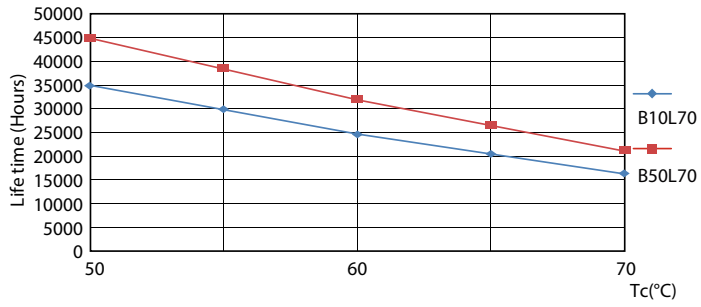

CorePro LED tube Universal T8

Lifetime

LEDtube COR SLR 23W 30K LifetimeVsTc-LED-LED