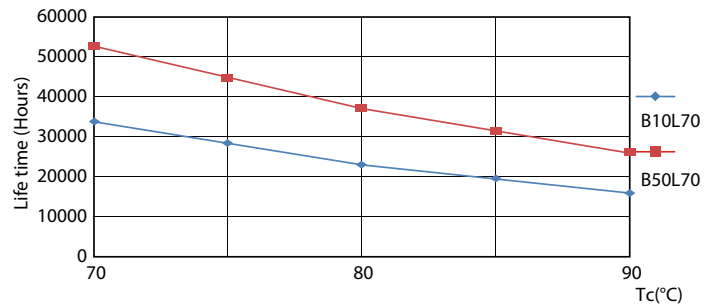

Product data

General Information	
Cap base	G5 [G5]
EU RoHS compliant	Yes
Nominal lifetime (nom.)	50000 h
Switching cycle	200,000X
	Sphere

Light Technical	
Colour Code	830 [CCT of 3,000 K]
Beam Angle (Nom)	200 °
Luminous flux (nom.)	2800 lm
Colour designation	White (WH)
Correlated Colour Temperature (Nom)	3000 K
Luminous efficacy (rated) (nom.)	140.00 lm/W
Colour consistency	<6
Colour rendering index (nom.)	80
LLMF at end of nominal lifetime (nom.)	70 %

Mechanical and Housing

Lamp Finish	Frosted
Bulb material	Glass
Product length	1500 mm
Bulb shape	Tube, double-ended

Approval and Application

Energy Efficiency Class	D
Energy-saving product	Yes
Approval marks	RoHS compliance CE marking KEMA Keur certificate

MASTER LEDtube Mains T5

Photometric data

LEDtube MAS 16,5W G5 2300lm 830

Lifetime

LEDtube 50K-LED

LEDtube MAS 1 26W 50K LifetimeVsTc-LED

LEDtube MAS 1 26W 50K FailureRate-LED

LEDtube MAS G3 20W 50K LumenVsTc-LMP