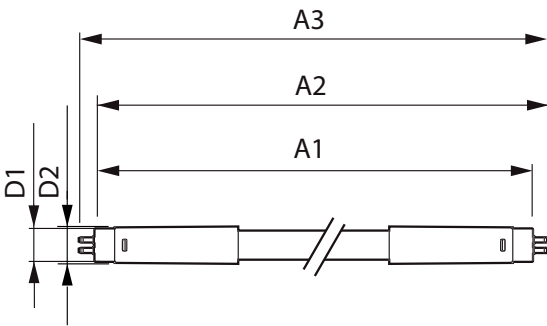

Mechanical and Housing

Lamp Finish	Frosted
Bulb material	Glass
Product length	1500 mm
Bulb shape	Tube, double-ended

Approval and Application

Energy Efficiency Class	D
Energy-saving product	Yes
Approval marks	RoHS compliance CE marking KEMA Keur certificate

Energy consumption kWh/1,000 hours	20 kWh
	467354

Product Data

Full product code	871951433437300
Order product name	MASTER LEDtube 1500mm HE 20W 830 T5 EU
EAN/UPC – product	8719514334373
Order code	33437300
SAP numerator – quantity per pack	1
Numerator – packs per outer box	10
SAP material	929002421202
SAP net weight (piece)	0.176 kg

Dimensional drawing

Master LEDtube 1500mm 20W830 G5 EU

Product	D1	D2	A1	A2	A3
MASTER LEDtube 1500mm HE 20W 830 T5 EU	15.8 mm	19 mm	1449 mm	1454.9 mm	1463.2 mm

Photometric data

LEDtube MAS 8W G5 1000lm

LEDtube MAS 20W G5 2800lm 830