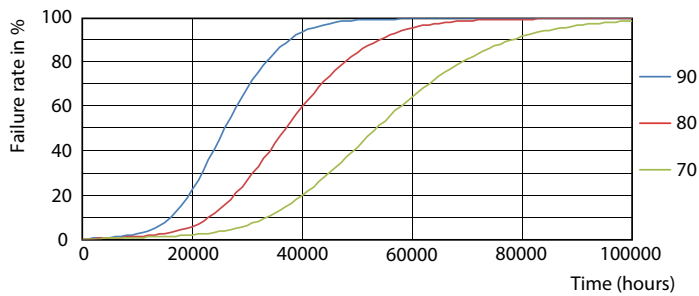

MASTER LEDtube Mains T5

Photometric data

LEDtube MAS 16,5W G5 2300lm 830

Lifetime

LEDtube 50K-LED

LEDtube MAS 1 26W 50K LifetimeVsTc-LED

LEDtube MAS 1 26W 50K FailureRate-LED

LEDtube MAS G3 20W 50K LumenVsTc-LMP