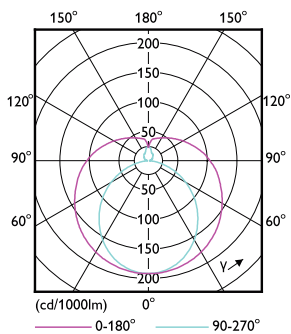

Product data

General Information	
Cap base	G5 [G5]
EU RoHS compliant	Yes
Nominal lifetime (nom.)	50000 h
Switching cycle	200,000X
	Sphere

Light Technical	
Colour Code	830 [CCT of 3,000 K]
Beam Angle (Nom)	200 °
Luminous flux (nom.)	2800 lm
Colour designation	White (WH)
Correlated Colour Temperature (Nom)	3000 K
Luminous efficacy (rated) (nom.)	140.00 lm/W
Colour consistency	<6
Colour rendering index (nom.)	80
LLMF at end of nominal lifetime (nom.)	70 %

Mechanical and Housing

Lamp Finish	Frosted
Bulb material	Glass
Product length	1500 mm
Bulb shape	Tube, double-ended

Approval and Application

Energy Efficiency Class	D
Energy-saving product	Yes
Approval marks	RoHS compliance CE marking KEMA Keur certificate

Energy consumption kWh/1,000 hours	20 kWh
	467354

Product Data

Full product code	871951433437300
Order product name	MASTER LEDtube 1500mm HE 20W 830 T5 EU
EAN/UPC – product	8719514334373
Order code	33437300
SAP numerator – quantity per pack	1
Numerator – packs per outer box	10
SAP material	929002421202
SAP net weight (piece)	0.176 kg

Dimensional drawing

Master LEDtube 1500mm 20W830 G5 EU

Product	D1	D2	A1	A2	A3
MASTER LEDtube 1500mm HE 20W 830 T5 EU	15.8 mm	19 mm	1449 mm	1454.9 mm	1463.2 mm

Photometric data

LEDtube MAS 8W G5 1000lm

LEDtube MAS 20W G5 2800lm 830