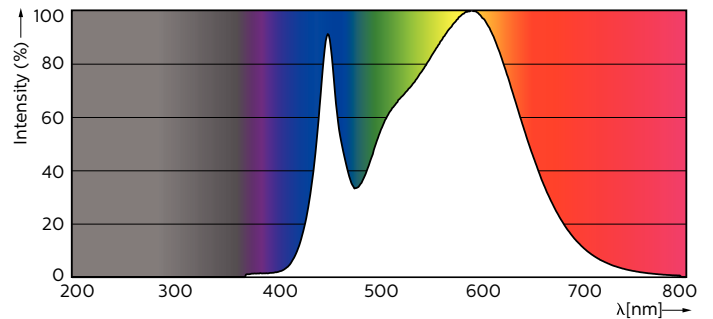

LEDtube 1500mm 20W G13 840 2200lm