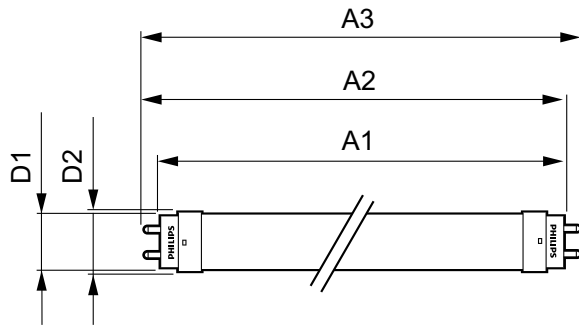

CorePro LEDtube EM/Mains T8

Energy Efficiency Label (EEL)	A+
Approval Marks	CE marking RoHS compliance KEMA Keur certificate
Energy Consumption kWh/1000 h	8 kWh
Product Data	
Full product code	871869671103300
Order product name	CorePro LEDtube 600mm 8W840
EAN/UPC - Product	8718696711033

Order code	929001338602
Numerator - Quantity Per Pack	1
Numerator - Packs per outer box	10
Material Nr. (12NC)	929001338602
Net Weight (Piece)	0.120 kg

Warnings and Safety

- NOTES: The overall energy efficiency and light distribution of any installation that uses these lamps are determined by the design of the installation.

Dimensional drawing

TLED 2ft 8-18W 800lm 4000K G13 Ess-Corep

Product	D1	D2	A1	A2	A3
CorePro LEDtube 600mm 8W840	25.7 mm	28 mm	588.5 mm	595.5 mm	602.5 mm

Photometric data

LEDtube 1500mm 20W G13 840 2200lm

CorePro LEDtube EM/Mains T8