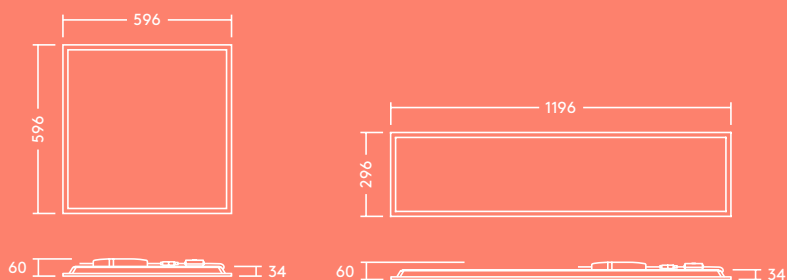

Lighting distribution

Anna Vario 3750 lm
cd/klm ULOR: 0 %
DLOR: 100 %
LOR: 100 %

Light source information

- 596 × 596 (3750 lm):
  - 3000K: 3500 lm / 34W
  - 3500K: 3800 lm / 33W
  - 4000K: 3750 lm / 34W
  - 50000 hours rated life (@L80, T_a 25°C)
  - CRI 80
  - MacAdam (initial): 4 step
  - UGR < 19
- 596 × 596 (3000 lm):
  - 3000K: 2800 lm / 29W
  - 3500K: 3000 lm / 29W
  - 4000K: 3000 lm / 29W
- 1196 × 296:
  - 3000K: 3800 lm / 34W
  - 3500K: 4000 lm / 33W
  - 4000K: 4000 lm / 34W

Installation/Mounting

- Lay-in installation in T-bar ceiling grids
- Suitable for suspension, surface and recessed installation (accessories available separately)
- mineral wool insulation can be placed directly over the top of the fitting

Material/Finish

Frame: Aluminum, white (RAL 9003)
Diffuser: TpB rated, PET, opal
Light guide plate: PS
Backplate: Steel sheet

Ordering guide

Description	Wt (kg)	Cat. No.
ANNA VARIO Q596 3000 830/35/40	2.08	AN3000ZVK
ANNA VARIO Q596 3750 830/35/40	2.08	AN3750ZVK
ANNA VARIO 1200 × 300 4000 830/35/40	1.88	AN4000ZVK
DALI		
ANNA VARIO Q596 3750 830/35/40 HFIX	2.60	AN3750XVK
ANNA VARIO 1200 × 300 4000 830/35/40 HFIX	1.95	AN4000XVK
Accessories		
ANNA VARIO Q596 Recessed Mount Box		ANVARECBOX
ANNA VARIO Q596 Slim Surface Mount Box		ANVASURBOX
ANNA VAR 1200 × 300 Slim Surface Mount Box		ANVA12X3SURBOX
Just E3 PLUG&PLAY Kit SelfTest LiFePo4		ECO3TLIFEKIT
Just Emergency PLUG&PLAY E3 Kit*		ECO3KIT
Just Emergency PLUG&PLAY SelfTest E3 Kit*		ECO3TKIT

830 – 3000K / 835 – 3500K / 840 – 4000K
Default setting: 4000K
* While stocks lasts

Specification

- Class II electrical
- IP44 (from below), IP20 (from above)
- IK02
- ENEC certified driver
- Ambient operating temperature: -20 to +40 °C