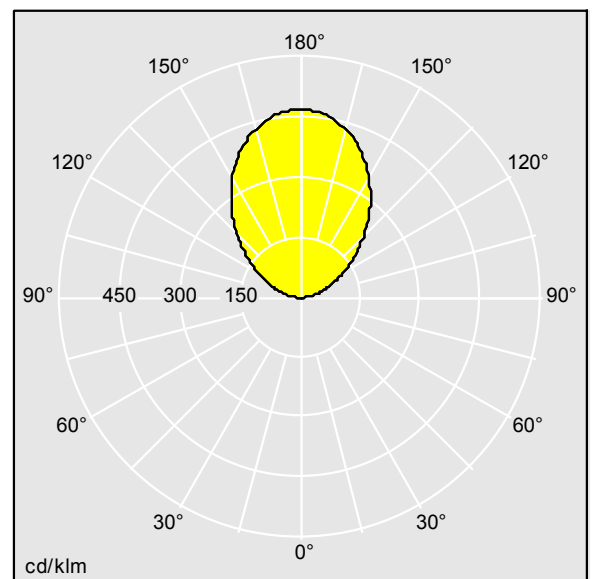

96271702 EFACT R2 9L50 SOFT 840 AL FR

LED	12W LED_EFCT_115_4K	IP67	IK09	⊕	CE	⚡	EAC	⚙️	⚙️	⚙️
-----	---------------------	------	------	---	----	---	-----	----	----	----

E/Fact

A large round ground recessed luminaire. 9 LED(s) driven at 500mA by integral driver for walkover guidance applications. Body: die-cast aluminium with powdered paint finish. Frame: painted aluminium, 2mm thick. Front glass: frosted toughened sodic glass, 12mm thick, surface temperature complies with EN60598-2-13. Recessing box: polypropylene. Rated IP67, class I electrical. Maximum static load 1000kg. Complete with 4000K LED

Dimensions: Ø260 x 200 mm
 Luminaire input power: 11.5 W
 Luminaire luminous flux: 115 lm
 Luminaire efficacy: 10 lm/W
 Weight: 5.6 kg

TLG_EFCT_F_R2ALFR.jpg

TLG_EFCT_M_2015LD2AL.wmf

TLA_96271702.idt

Lamp position: STD - standard
 Light Source: LED
 Luminaire luminous flux*: 115 lm
 Luminaire efficacy*: 10 lm/W
 Lamp efficacy: 10 lm/W
 Colour Rendering Index min.: 80

Correlated colour temperature: 4000 Kelvin
 Rated median useful life*:
 50000h at 25°C
 Ballast: 1x EL2
 Luminaire input power*: 11.5 W
 Dimming: FO
 LOR: 1,00 ULOR: 1,00 DLOR: 0,00

All values marked with an * are rated values. Thorn uses tried and tested components from leading suppliers, however there may be isolated instances of technology-related failures of individual LEDs during the rated product lifetime. International standards set the tolerance in initial flux and connected load at $\pm 10\%$. Unless stated otherwise, the values apply to an ambient temperature of 25°C. In most products the failure of one LED point causes no functional impairment to the lighting performance of the luminaire and is therefore no reason for complaint. Unless otherwise stated all Thorn LED products are suitable for unrestricted use (rated RG1) with regard photobiological blue light safety (IEC/EN60598-1).