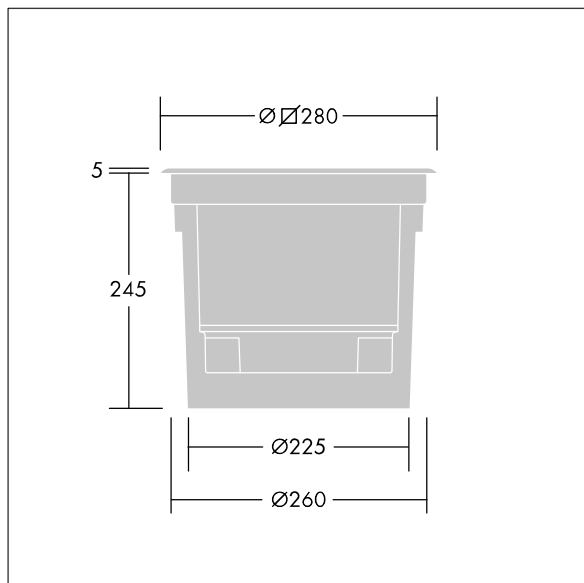

96271702 EFACT R2 9L50 SOFT 840 AL FR

LED	12W LED_EFCT_115_4K	IP67	IK09	⊕	CE	⚡	EAC	⚙️	⚙️	⚙️
-----	---------------------	------	------	---	----	---	-----	----	----	----

E/Fact

A large round ground recessed luminaire. 9 LED(s) driven at 500mA by integral driver for walkover guidance applications. Body: die-cast aluminium with powdered paint finish. Frame: painted aluminium, 2mm thick. Front glass: frosted toughened sodic glass, 12mm thick, surface temperature complies with EN60598-2-13. Recessing box: polypropylene. Rated IP67, class I electrical. Maximum static load 1000kg. Complete with 4000K LED

Dimensions: Ø260 x 200 mm
 Luminaire input power: 11.5 W
 Luminaire luminous flux: 115 lm
 Luminaire efficacy: 10 lm/W
 Weight: 5.6 kg

TLG_EFCT_F_R2ALFR.jpg

TLG_EFCT_M_2015LD2AL.wmf

TLA_96271702.idt

Lamp position: STD - standard
 Light Source: LED
 Luminaire luminous flux*: 115 lm
 Luminaire efficacy*: 10 lm/W
 Lamp efficacy: 10 lm/W
 Colour Rendering Index min.: 80