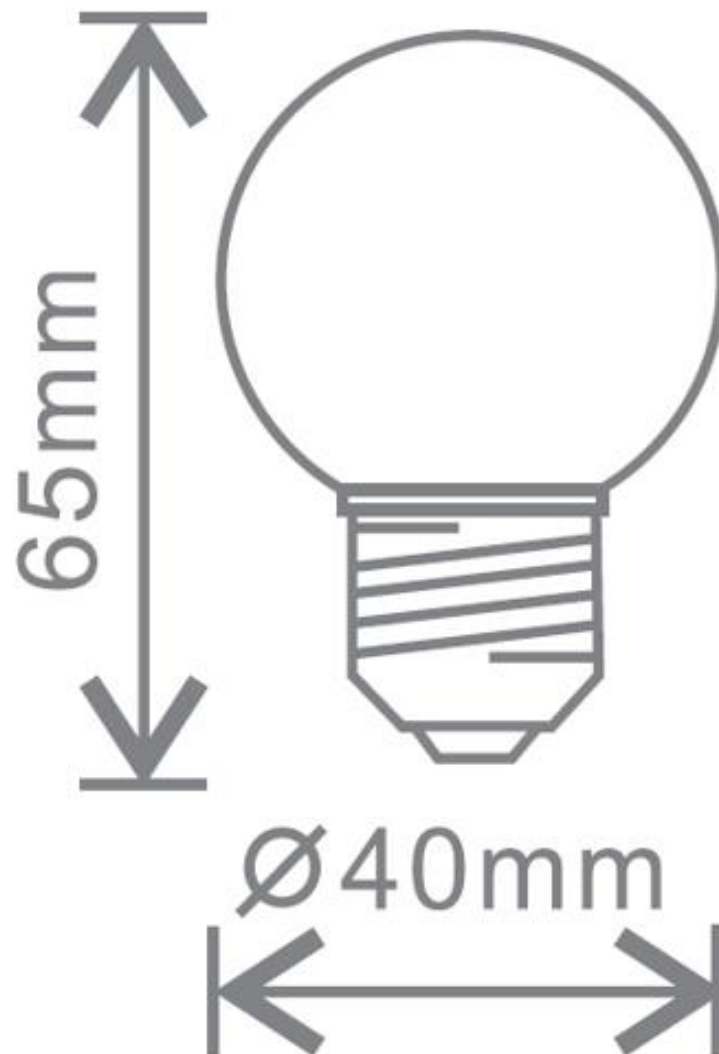

KLED01GLF/B22-BL
KLED01GLF/B22-GR
KLED01GLF/B22-RE
KLED01GLF/B22-W
KLED01GLF/B22-YL
KLED01GLF/E27-BL
KLED01GLF/E27-GR
KLED01GLF/E27-RE
KLED01GLF/E27-W
KLED01GLF/E27-YL

Datasheet generated from <https://onetimepim.com> last updated Monday, November 1, 2021 9:06:47 AM