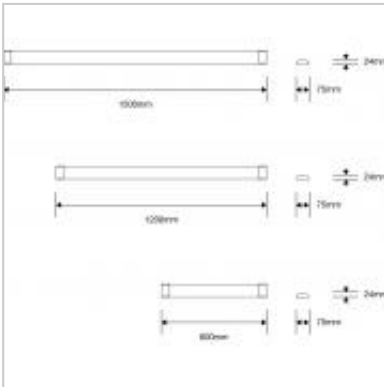

The Megaman Tono range of integrated LED battens is a stylish alternative to T5 and T8 fluorescent tubes, providing flexible installation and outstanding energy efficiency.

31W Tono Integrated 4000K LED Batten

Product Code	180344
International Model Number	FIB73300v0
Description	31W Tono Integrated 4000K LED Batten
Watts	31W
Colour temperature/CRI	4000K / 80
Lumens	3300lm
Candelas	1160cd
Dimmable	N
Beam angle	110
Lamp life (max)	50,000hr
Weight	310g
Dimensions	900x75x24mm
IP rating	IP20