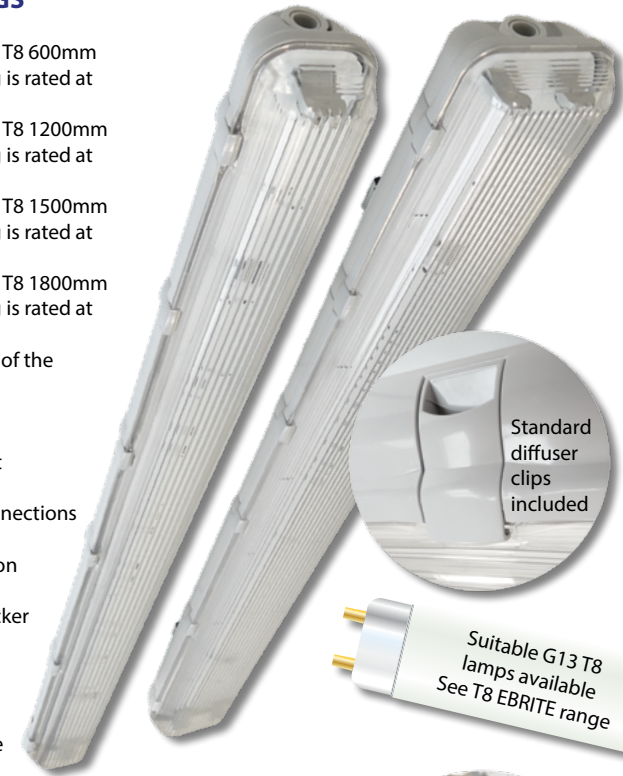

Standard diffuser clips included

Suitable G13 T8 lamps available
See T8 EBRITE range