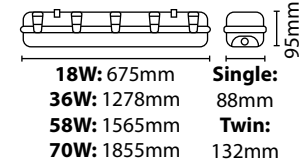

Standard diffuser clips included

Suitable G13 T8 lamps available
See T8 EBRITE range