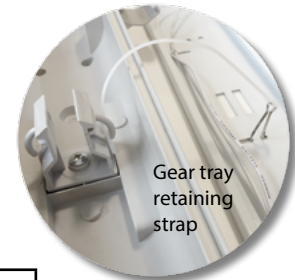

Gear tray retaining strap