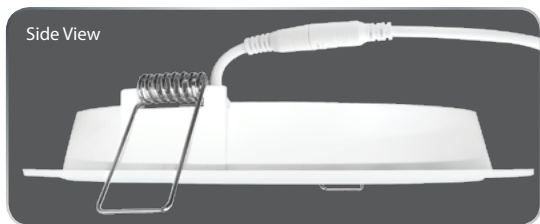

CATALOGUE RANGE: ■ LED ■ RECESSED

Download IES File from website

18.5W

EternaPro
LED
5 YEAR
Extended Warranty
Available on application

HOLE CUT OUT SIZE:
12.7W: 160-164mm
18.5W: 220-225mm

12.7W

Code	Version	Colour	Wattage	Colour Temp.	Lumens	Avg. Rated Life (Hrs)	Energy Rating
RDL12	Fitting	White	12.7W	4000K	1010 lm	25,000 hrs	A+
RDL18	Fitting	White	18.5W	4000K	1510 lm	25,000 hrs	A+
EBPM3	Emerg. Battery Pack	White	60W Max	-	-	-	-

RECESSED LED DOWNLIGHTS

Long life, energy efficient alternative to low energy fluorescent downlights.

- Polycarbonate construction
- Multiple low power LED array: even, shadow free diffused light output
- Instant start to full illumination
- Unobtrusive design with neutral white trim
- Hole cut out size: 12.7W: 160-164mm, 18.5W: 220-225mm
- 4000K colour temperature: for neutral white appearance

EMERGENCY BATTERY PACK:

- Enables LED commercial downlights and LED panel lights to be converted into emergency luminaires, rated at 65W max
- 3 hours duration in emergency mode
- Push fit plug and socket: allows quick & easy installation
- Facility for non maintained mode and for remote switching
- For use with Eterna RDL range and LED panel lights
- LED charge light
- Control gear can be removed from the housing: allows use in installations with smaller hole cut out

- **RDL12/18:** M.O.M: 1 / O.P.Q: 10
- **EBPM3:** M.O.M: 1 / O.P.Q: 1

Eterna RDL RANGE

This luminaire contains built-in LED lamps.

The lamps cannot be changed in the luminaire.

874/2012