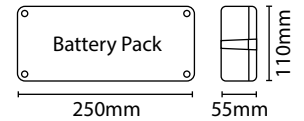

CATALOGUE RANGE: ■ LED ■ RECESSED

Download IES File from website

18.5W

EternaPro
LED
5 YEAR
Extended Warranty
Available on application

HOLE CUT OUT SIZE:
12.7W: 160-164mm
18.5W: 220-225mm

12.7W

Code	Version	Colour	Wattage	Colour Temp.	Lumens	Avg. Rated Life (Hrs)	Energy Rating
RDL12	Fitting	White	12.7W	4000K	1010 lm	25,000 hrs	A+
RDL18	Fitting	White	18.5W	4000K	1510 lm	25,000 hrs	A+
EBPM3	Emerg. Battery Pack	White	60W Max	-	-	-	-

RECESSED LED DOWNLIGHTS

Long life, energy efficient alternative to low energy fluorescent downlights.

- Polycarbonate construction
- Multiple low power LED array: even, shadow free diffused light output
- Instant start to full illumination
- Unobtrusive design with neutral white trim
- Hole cut out size: 12.7W: 160-164mm, 18.5W: 220-225mm
- 4000K colour temperature: for neutral white appearance

- **RDL12/18:** M.O.M: 1 / O.P.Q: 10
- **EBPM3:** M.O.M: 1 / O.P.Q: 1

Eterna RDL RANGE

This luminaire contains built-in LED lamps.

The lamps cannot be changed in the luminaire.

874/2012

LAMP SPECIFICATIONS:	RDL12	RDL18
Lumens total flux	1010 lm	1510 lm
Lumens from chip	1200 lm	1800 lm
Rated Wattage	12.7W	18.5W
Rated luminous flux	1010 lm	1510 lm
Nominal life time of the lamp	25,000 hrs	25,000 hrs
Colour temperature	4000K	4000K
Number of switching cycles before premature lamp failure	15,000	15,000
Warm-up time up to 60 % of the full light output	Instant full light	Instant full light
Dimmable	No	No
LED array area (Ø)	145mm	205mm
Nominal beam angle	>120°	>120°
Rated power	12.7W	18.5W
Rated lamp lifetime	25,000 hrs	25,000 hrs
Lamp power factor	>0.9	>0.9
Lumen maintenance factor at end of nominal life	70%	70%
Starting time	0.1s	0.1s
Colour rendering	>80	>80
Colour consistency	Within 6 step Macadam ellipse	Within 6 step Macadam ellipse
Rated peak intensity	355cd	525cd
Rated beam angle	>120°	>120°
Voltage	240V	240V