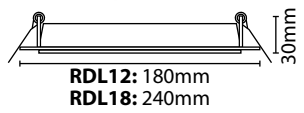

CATALOGUE RANGE: ■ LED ■ RECESSED

Download IES File from website

18.5W

EternaPro
LED
5 YEAR
Extended Warranty
Available on application

HOLE CUT OUT SIZE:
12.7W: 160-164mm
18.5W: 220-225mm

12.7W

Code	Version	Colour	Wattage	Colour Temp.	Lumens	Avg. Rated Life (Hrs)	Energy Rating
RDL12	Fitting	White	12.7W	4000K	1010 lm	25,000 hrs	A+
RDL18	Fitting	White	18.5W	4000K	1510 lm	25,000 hrs	A+
EBPM3	Emerg. Battery Pack	White	60W Max	-	-	-	-

RECESSED LED DOWNLIGHTS

Long life, energy efficient alternative to low energy fluorescent downlights.

- Polycarbonate construction
- Multiple low power LED array: even, shadow free diffused light output
- Instant start to full illumination
- Unobtrusive design with neutral white trim
- Hole cut out size: 12.7W: 160-164mm, 18.5W: 220-225mm
- 4000K colour temperature: for neutral white appearance

- **RDL12/18:** M.O.M: 1 / O.P.Q: 10
- **EBPM3:** M.O.M: 1 / O.P.Q: 1

Eterna RDL RANGE

This luminaire contains built-in LED lamps.

The lamps cannot be changed in the luminaire.

874/2012

LAMP SPECIFICATIONS:	RDL12	RDL18
Lumens total flux	1010 lm	1510 lm
Lumens from chip	1200 lm	1800 lm
Rated Wattage	12.7W	18.5W
Rated luminous flux	1010 lm	1510 lm
Nominal life time of the lamp	25,000 hrs	25,000 hrs
Colour temperature	4000K	4000K
Number of switching cycles before premature lamp failure	15,000	15,000
Warm-up time up to 60 % of the full light output	Instant full light	Instant full light
Dimmable	No	No
LED array area (Ø)	145mm	205mm
Nominal beam angle	>120°	>120°
Rated power	12.7W	18.5W
Rated lamp lifetime	25,000 hrs	25,000 hrs
Lamp power factor	>0.9	>0.9
Lumen maintenance factor at end of nominal life	70%	70%
Starting time	0.1s	0.1s
Colour rendering	>80	>80
Colour consistency	Within 6 step Macadam ellipse	Within 6 step Macadam ellipse
Rated peak intensity	355cd	525cd
Rated beam angle	>120°	>120°
Voltage	240V	240V