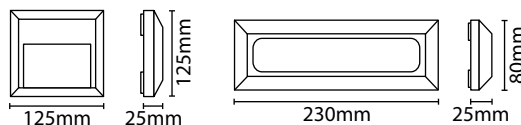

TRIMLONG with SLICELONG

SLICESQ

SLICEEYE

TRIMEYE

SLICELONG

LED LAMP SPECIFICATIONS:	SLICELONG	SLICEEYE	SLICESQ
Lumens total flux	188 lm	62 lm	38 lm
Lumens 120° flux	175 lm	58 lm	36 lm
Rated Wattage	3W	1.8W	1.1W
Rated luminous flux	188 lm	62 lm	38 lm
Nominal life time of the lamp	30,000 hrs	30,000 hrs	30,000 hrs
Colour temperature	4000K	4000K	4000K
Number of switching cycles before premature lamp failure	15,000	15,000	15,000
Warm-up time up to 60 % of the full light output	Instant full light	Instant full light	Instant full light
Dimmable	No	No	No
LED array dimensions (L/W)	175 x 35mm	175 x 5mm	80 x 5mm
Nominal beam angle	120°	120°	120°
Rated power	3W	1.8W	1.1W
Rated lamp lifetime	30,000 hrs	30,000 hrs	30,000 hrs
Lumen maintenance factor at end of nominal life	70%	70%	70%
Starting time	<0.5s	<0.5s	<0.5s
Colour rendering	≥80	≥80	≥80
Colour consistency	Within 6 step Macadam ellipse	Within 6 step Macadam ellipse	Within 6 step Macadam ellipse
Rated peak intensity	56.4cd	18.82cd	11.54cd
Rated beam angle	120°	120°	120°
Voltage	240V	240V	240V

- **SLICELONG / SLICEEYE** = M.O.M: 1 / O.P.Q: 24
- **ALL OTHERS** = M.O.M: 1 / O.P.Q: 40

Code	Version	Colour	Wattage	Colour Temp.	Lumens	Avg. Rated Life (Hrs)	IP Rating	Energy Rating
SLICELONG	Long Fitting	Black	3W	4000K	188 lm	30,000 hrs	IP65	A+
TRIMLONG	White Trim For SLICELONG							
SLICEEYE	EyeLid Fitting	Black	1.8W	4000K	62 lm	30,000 hrs	IP65	A+
TRIMEYE	White Trim For SLICEEYE							
SLICESQ	Square Fitting	Black	1.1W	4000K	38 lm	30,000 hrs	IP65	A+
TRIMSQ	White Trim For SLICESQ							