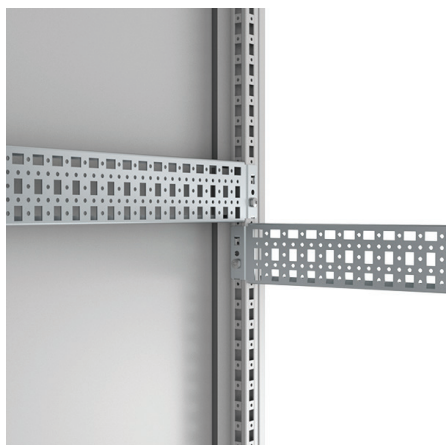

# CLPK-PD

Click-in profiles | Stroomverdeling

nVent

HOFFMAN

CONNECT AND PROTECT

**Omschrijving:** Universal profile for both depth and width fitting on the 25 mm DIN hole pattern of the enclosure's frame or in combination with the CLPF and VB profiles. The 75 mm wide profile is equipped with three rows of holes of which one is turned 90°. This makes it possible to mount the CLPF profiles in both directions. The CLPK can be secured by the use of self tapping screws.

**Materiaal:** 1.5 mm zinc plated steel.

**Verpakkingseenheid:** 4 profiles.

Voor behuizing		
B/D	Max. belasting	Item nr.
400	2000 N	CLPK400
600	1600 N	CLPK600
800	1600 N	CLPK800
1000	1200 N	CLPK1000