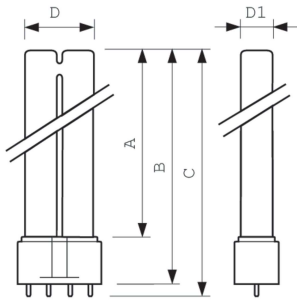

Maatschets

Product	D (max)	D1 (max)	A (max)	B (max)	C (max)
MASTER PL-L XTRA POLAR 24W/ 830/4P 1CT/25	39,0 mm	18,0 mm	290 mm	315 mm	321,6 mm

Fotometrische gegevens

Spectral Power Distribution Colour - MASTER PL-L XTRA POLAR 24W/830/4P 1CT/25