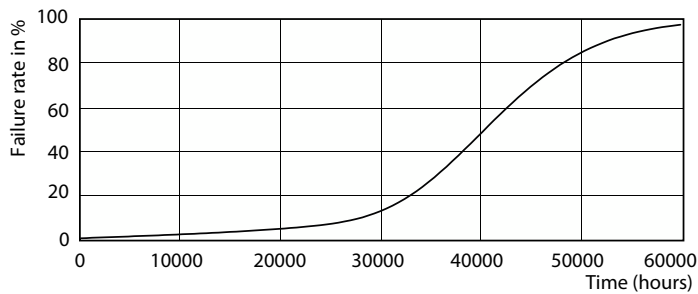

Levensduur

Life Expectancy Diagram - MAS LED ExpertColor 5.5-50W GU10 930 25D