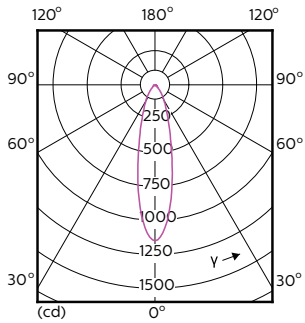

Maatschets

Product	D	C
MAS LED ExpertColor 5.5-50W GU10 930 25D	50 mm	54 mm

Fotometrische gegevens

Accent Lighting Spots - MAS LED ExpertColor 5.5-50W GU10 930 25D

Spectral Power Distribution Colour - MAS LED ExpertColor 5.5-50W GU10 930 25D

MASTER LEDspot ExpertColor MV

Fotometrische gegevens

Light Distribution Diagram - MAS LED ExpertColor 5.5-50W GU10 930 25D

Levensduur

Life Expectancy Diagram - MAS LED ExpertColor 5.5-50W GU10 930 25D

Lumen Maintenance Diagram - MAS LED ExpertColor 5.5-50W GU10 930 25D