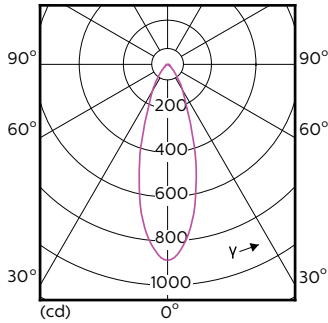

Maatschets

Product	D	C
MAS LED ExpertColor 5.5-50W GU10 930 36D	50 mm	54 mm

Fotometrische gegevens

Accent Lighting Spots - MAS LED ExpertColor 5.5-50W GU10 930 36D

Spectral Power Distribution Colour - MAS LED ExpertColor 5.5-50W GU10 930 36D

MASTER LEDspot ExpertColor MV

Fotometrische gegevens

Light Distribution Diagram - MAS LED ExpertColor 5.5-50W GU10 930 36D

Levensduur

Life Expectancy Diagram - MAS LED ExpertColor 5.5-50W GU10 930 36D

Lumen Maintenance Diagram - MAS LED ExpertColor 5.5-50W GU10 930 36D