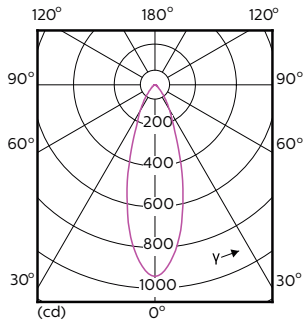

Maatschets

Product	D	C
MAS LED ExpertColor 5.5-50W GU10 940 36D	50 mm	54 mm

Fotometrische gegevens

Accent Lighting Spots - MAS LED ExpertColor 5.5-50W GU10 940 36D

Spectral Power Distribution Colour - MAS LED ExpertColor 5.5-50W GU10 940 36D

MASTER LEDspot ExpertColor MV

Fotometrische gegevens

Light Distribution Diagram - MAS LED ExpertColor 5.5-50W GU10 940 36D

Levensduur

Life Expectancy Diagram - MAS LED ExpertColor 5.5-50W GU10 940 36D

Lumen Maintenance Diagram - MAS LED ExpertColor 5.5-50W GU10 940 36D