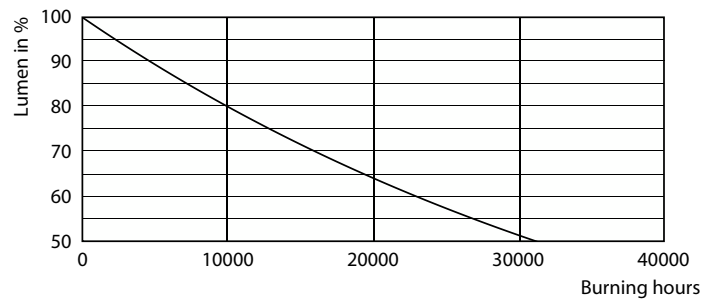

Lumen Maintenance Diagram - CorePro LED Stick ND 9.5-68W T38 E27 830