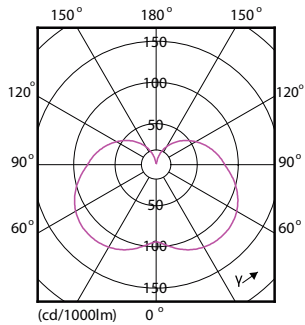

Maatschets

| Product | D | C |
|--|---------|----------|
| CorePro LED Stick ND 9.5-68W T38 E27 830 | 37,2 mm | 114,3 mm |

Fotometrische gegevens

CELESTON Photometrics 4.5 Philips Lighting B.V. Page: 1/1

Spectral Power Distribution Colour - CorePro LED Stick ND 9.5-68W T38 E27 830

General uniform lighting - CorePro LED Stick ND 9.5-68W T38 E27 830

CorePro LED Specialties

Fotometrische gegevens

Light Distribution Diagram - CorePro LED Stick ND 9.5-68W T38 E27 830