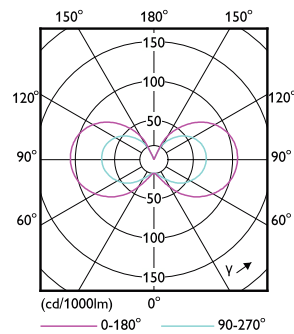

## Fotometrische gegevens

Spectral Power Distribution Colour - CorePro LEDcapsuleLV 1-10W G4 830

Light Distribution Diagram - CorePro LEDcapsuleLV 1-10W G4 830