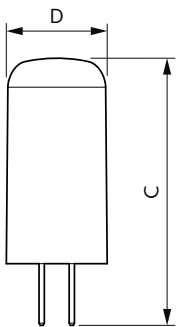

Maatschets

Product	D	C
CorePro LEDcapsuleLV 1.8-20W G4 827	13 mm	35 mm

Fotometrische gegevens

Spectral Power Distribution Colour - CorePro LEDcapsuleLV 1.8-20W G4 827

Light Distribution Diagram - CorePro LEDcapsuleLV 1.8-20W G4 827