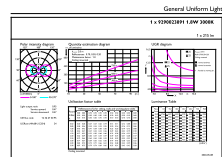

Fotometrische gegevens

Light Distribution Diagram - CorePro LEDcapsuleLV 1.8-20W G4 830

General uniform lighting - CorePro LEDcapsuleLV 1.8-20W G4 830