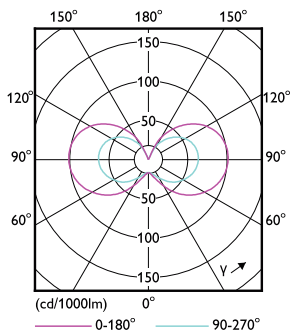

Fotometrische gegevens

Light Distribution Diagram - CorePro LEDcapsuleLV 1.8-20W G4 830

General uniform lighting - CorePro LEDcapsuleLV 1.8-20W G4 830