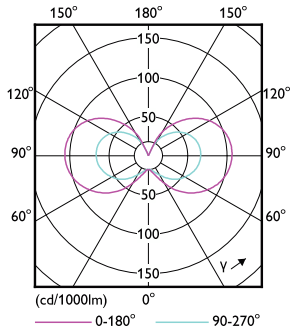

CorePro LEDcapsule LV

Fotometrische gegevens

Light Distribution Diagram - CorePro LEDcapsuleLV 2.7-28W G4 827