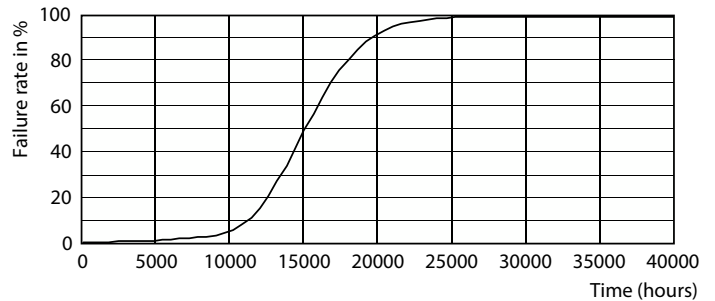

Life Expectancy Diagram - CoreProLEDspot ND1.8-30W R39 E14 827 36D