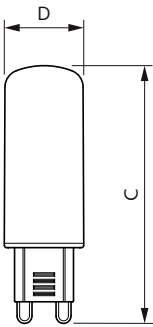

Maatschets

Product	D	C
CorePro LEDcapsule ND 4.8-60W G9 827	19 mm	60 mm

Fotometrische gegevens

General uniform lighting - CorePro LEDcapsule ND 4.8-60W G9 827

Light Distribution Diagram - CorePro LEDcapsule ND 4.8-60W G9 827