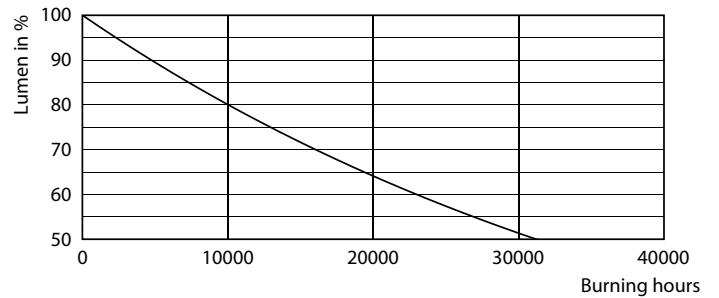

Life Expectancy Diagram - CorePro LEDcapsule ND 4.8-60W G9 827

Lumen Maintenance Diagram - CorePro LEDcapsule ND 4.8-60W G9 827