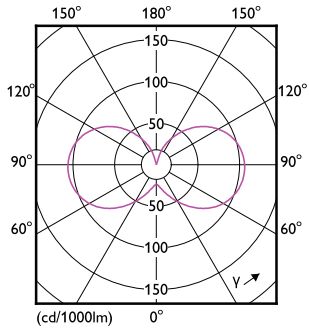

CorePro LEDcapsule MV - G9

Fotometrische gegevens

Light Distribution Diagram - CorePro LEDcapsule ND 4.8-60W G9 830