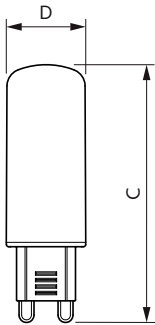

Maatschets

Product	D	C
CorePro LEDcapsuleMV 4-40W G9 827 D	18 mm	59 mm

Fotometrische gegevens

Spectral Power Distribution Colour - CorePro LEDcapsuleMV 4-40W G9 827

D

General uniform lighting - CorePro LEDcapsuleMV 4-40W G9 827 D