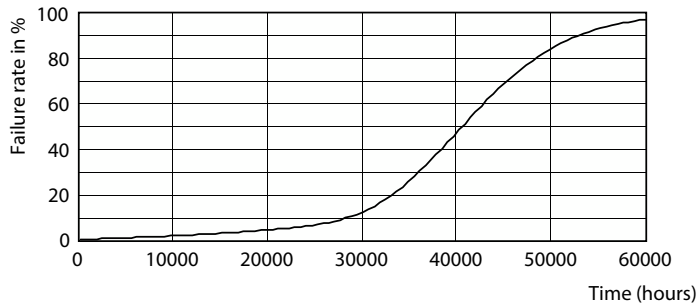

MASTER LEDspot ExpertColor LV

Fotometrische gegevens

Spectral Power Distribution Colour - MAS LED ExpertColor 6.7-35W MR16 927 36D

Levensduur

Life Expectancy Diagram - MAS LED ExpertColor 6.7-35W MR16 927 36D

Lumen Maintenance Diagram - MAS LED ExpertColor 6.7-35W MR16 927 36D