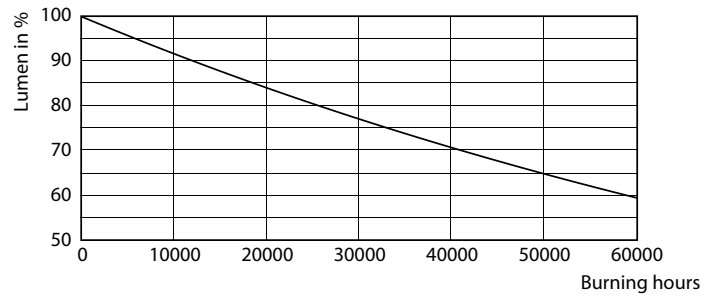

MASTER LEDspot ExpertColor LV

Fotometrische gegevens

Spectral Power Distribution Colour - MAS LED ExpertColor 6.7-35W MR16 927 36D

Levensduur

Life Expectancy Diagram - MAS LED ExpertColor 6.7-35W MR16 927 36D

Lumen Maintenance Diagram - MAS LED ExpertColor 6.7-35W MR16 927 36D