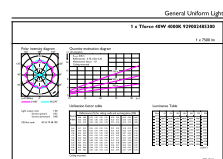

Maatschets

Product	D	C
TForce Core LED road 40W 740 E40 MV	46 mm	225 mm

Fotometrische gegevens

Light Distribution Diagram - TForce Core LED road 40W 740 E40 MV

General uniform lighting - TForce Core LED road 40W 740 E40 MV