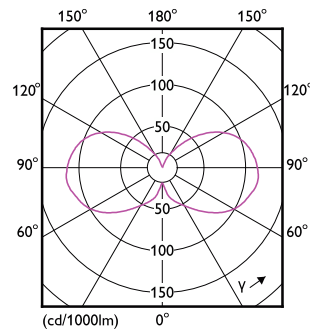

General uniform lighting - CorePro LEDcapsule 2-25W ND G9 830

Light Distribution Diagram - CorePro LEDcapsule 2-25W ND G9 830