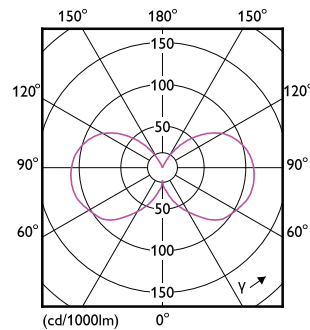

General uniform lighting - CorePro LEDcapsule 3.2-40W ND G9 827

Light Distribution Diagram - CorePro LEDcapsule 3.2-40W ND G9 827