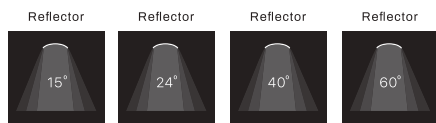

GIREVOLE

PHILIPS
LED SLM INSIDE

Gimbal recessed LED spot. Ideal for retailshops.
Powder coating finish.

Lumen : 1100lm, 2000lm, 3000lm, 4500lm, 6000lm
CRI : >80Ra, >90Ra
CCT : 2200K, 2700K, 3000K, 4000K, 5700K
Cut-out size : Ø170 x H110mm

Colour

Reflector

Led modules

Options