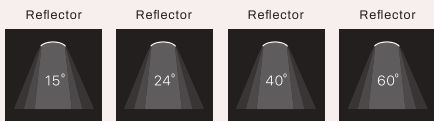

RONDIO

PHILIPS
LED SLM INSIDE

Ø 130

Round turn- and tiltable recessed LED spot.
Glass standard included. Powder coating finish.

Lumen : 1100lm, 2000lm, 3000lm
CRI : >80Ra, >90Ra
CCT : 2200K, 2700K, 3000K, 4000K, 5700K
Cut-out size : Ø115 x H94mm

Colour

Reflector

Led modules

Options

CERCHIO

PHILIPS
LED SLM INSIDE

Ø 91

Fixed round recessed fixture with extra deep
reflector and low glare. Standard Triac dimmable.

UGR : <15
Lumen : 800lm, 1400lm
CRI : >80Ra, 90Ra
CCT : 2700K, 3000K, 4000K

Colour

Reflector

Led modules

Options