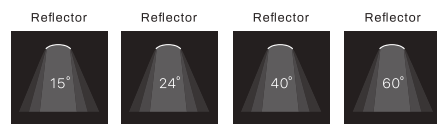

PRESENTA

PHILIPS
LED SLM INSIDE

3-Phase aluminium tracklight with industrial look and separate driverbox. Powder coating finish.

Lumen : 1100lm, 2000lm, 3000lm, 4500lm
CRI : >80Ra, >90Ra
CCT : 2200K, 2700K, 3000K, 4000K, 5700K

Colour

Reflector

Led modules

Options