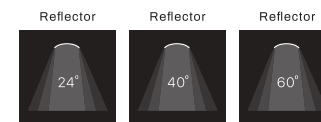

Sottile serie:

Highly compact aluminium 48V tracklights. Only compatible with the Powergear® 48V system. Ideal to be used in high-end domestic and hospitality projects. Available with decorative golden, black or white inner ring.

Ø 25

90

SOTTILE 25

Lumen : 450lm
CRI : >90Ra
CCT : 2700K, 3000K

Ø 40

110

SOTTILE 40

Lumen : 615lm
CRI : >90Ra
CCT : 2700K, 3000K

Ø 50

120

SOTTILE 50

Lumen : 965lm
CRI : >90Ra
CCT : 2700K, 3000K

Ø 63

120

SOTTILE 60

Lumen : 1200lm
CRI : >90Ra
CCT : 2700K, 3000K

Colour

Reflector

Led modules

Colour

Reflector

Led modules Options