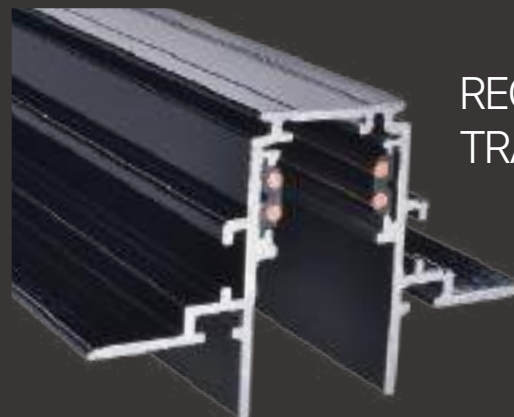

RECESSED TRACK