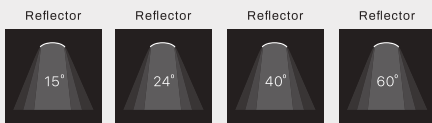

made in
HOLLAND

LUNGO

PHILIPS
LED SLM INSIDE

3-Phase tracklight with built-in LED driver and aluminium die-cast heatsink. Powder coating finish. Glass standard included.

Lumen : 1100lm, 2000lm, 3000lm
CRI : >80Ra, >90Ra
CCT : 2200K, 2700K, 3000K, 4000K, 5700K

204

Ø 109

Colour

Reflector

Led modules

Options

made in
HOLLAND

INTERNO

PHILIPS
LED SLM INSIDE

Compact 3-Phase tracklight with built-in LED driver and aluminium die-cast heatsink. Powder coating finish. Glass standard included.

Lumen : 1100lm, 2000lm, 3000lm
CRI : >80Ra, >90Ra
CCT : 2200K, 2700K, 3000K, 4000K, 5700K

210

Ø 85

Colour

Reflector

Led modules

Options