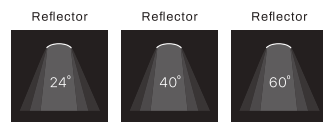

Sottile serie:

Highly compact aluminium 48V tracklights. Only compatible with the Powergear® 48V system. Ideal to be used in high-end domestic and hospitality projects. Available with decorative golden, black or white inner ring.

Ø 25

90

SOTTILE 25

Lumen : 450lm
CRI : >90Ra
CCT : 2700K, 3000K

Ø 40

110

SOTTILE 40

Lumen : 615lm
CRI : >90Ra
CCT : 2700K, 3000K

Ø 50

120

SOTTILE 50

Lumen : 965lm
CRI : >90Ra
CCT : 2700K, 3000K

Ø 63

120

SOTTILE 60

Lumen : 1200lm
CRI : >90Ra
CCT : 2700K, 3000K

Colour

Reflector

Led modules

Colour

Reflector

Led modules Options