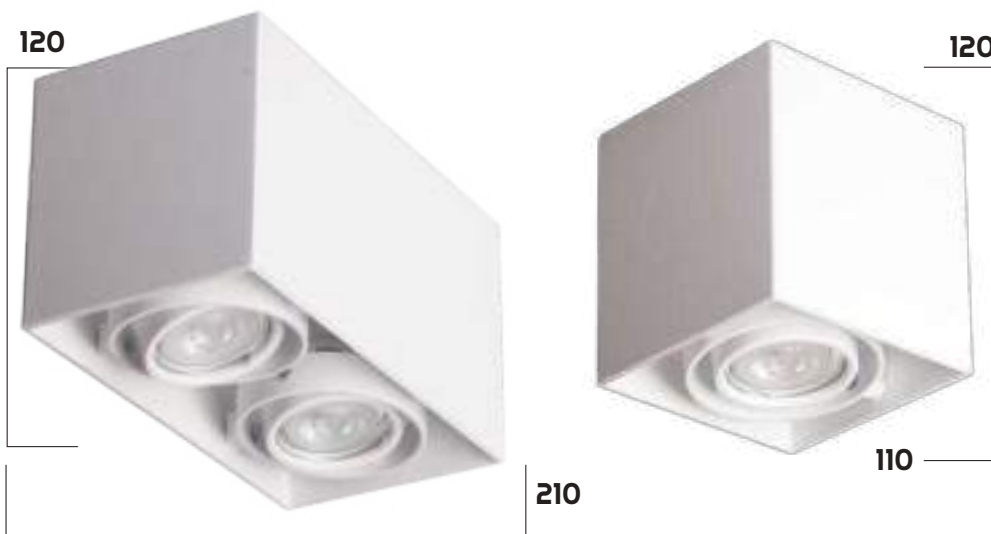

STAR SURFACE

Gimbal surface mounted spot. Tilt- and swivel rings. Suitable for domestic and hospitality applications.

STAR I SURFACE

Single surface mounted gimbal spot.

STAR II SURFACE

Double surface mounted gimbal spot.

Lamp type GU10 LED.

Supplied without light source, available upon request.

Colour

CUBO UP/DOWN

Compact IP65 wall fixture, up/down. Standard triac dimmable. Beam angle can be adjusted manually (1°-120°).

Lumen : 2x 160lm

CRI : >80Ra

CCT : 2700K, 3000K