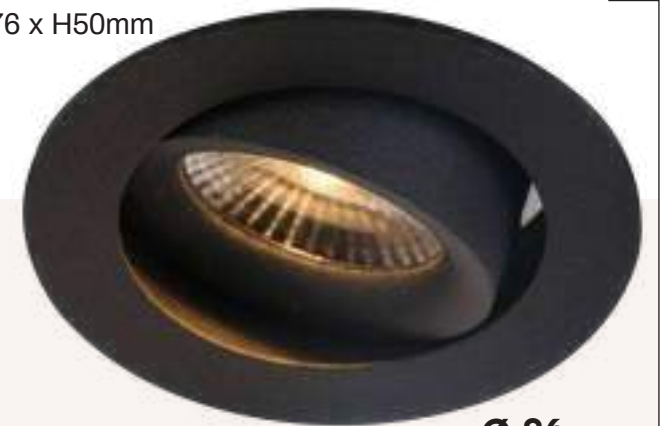

# VISIONE 360

Compact gimbal recessed fixture. Equipped with a unique 360° turnable system and 30° tiltable. Standard equipped with Dim-to-Warm LED Module and Triac dimmable driver.

Lumen : 520lm  
CRI : >90Ra  
CCT : DTW 3000K - 1800K  
Cut-out size : Ø76 x H50mm