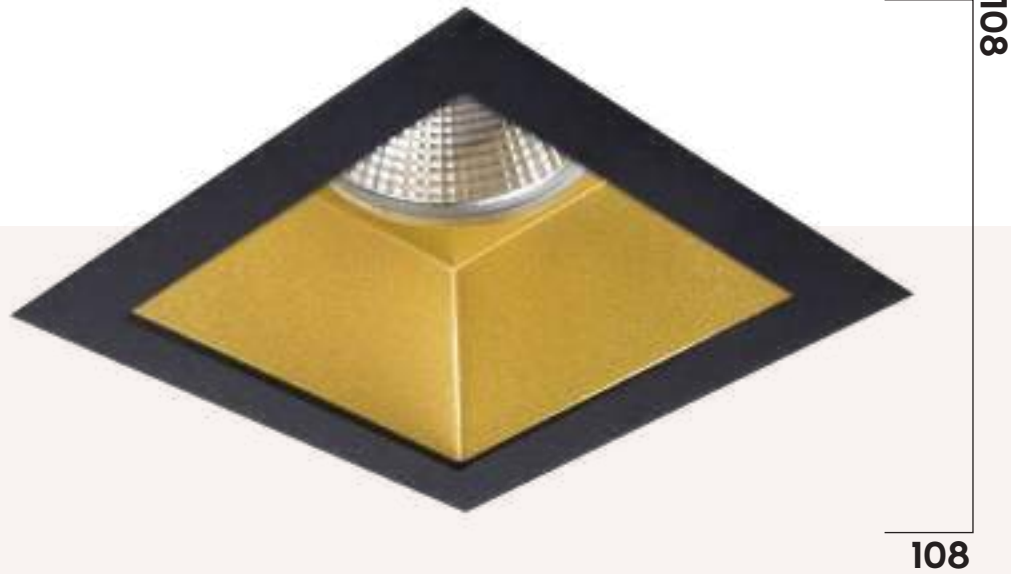

# TALEGGIO

**PHILIPS**  
LED SLM INSIDE

Square recessed LED spot with a deep reflector (low glare). Available with a black or gold inside. Standard Triac dimmable.

Lumen : 800lm, 1400lm  
CRI : >80Ra, >90Ra  
CCT : 2700K, 3000K, 4000K  
UGR : <13  
Cut-out size : 98 x 98 x 124mm