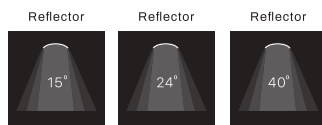

TRIPOLORE

PHILIPS
LED SLM INSIDE

Unique and compact 3-headed tracklight with a lumen-output up to 3x1500lm. Ideal to illuminate product displays in shops and supermarkets.

Lumen : 3x 800lm, 3x 1500lm
CRI : >80Ra, >90Ra
CCT : 2700K, 3000K, 4000K 5700K

Colour

Reflector

Led modules