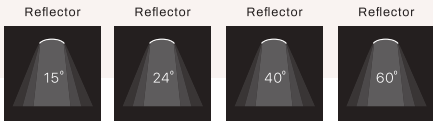

Led modules