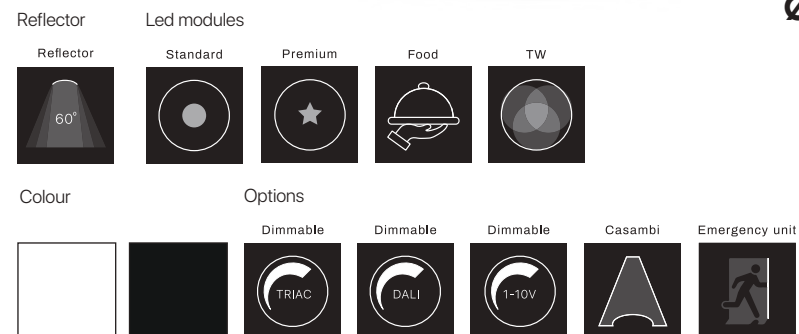

CENTRO

PHILIPS
LED DLM INSIDE

Economic IP44 LED downlight with Philips Fortimo LED DLM. Glass standard included. Powder coating finish.

Lumen : 1100lm, 2000lm, 3000lm, 4500lm
CRI : >80Ra
CCT : 3000K, 4000K
Cut-out size : Ø200 x H128mm

Ø 210

TONDO

PHILIPS
LED SLM INSIDE

LED downlight with smooth reflector. Low glare. Powder coating finish.

Lumen : 1100lm, 2000lm, 3000lm, 4500lm, 6000lm
CRI : >80Ra, >90Ra
CCT : 2200K, 2700K, 3000K, 4000K, 5700K
Cut-out size : Ø193 x H161mm
UGR : <16

Ø 206