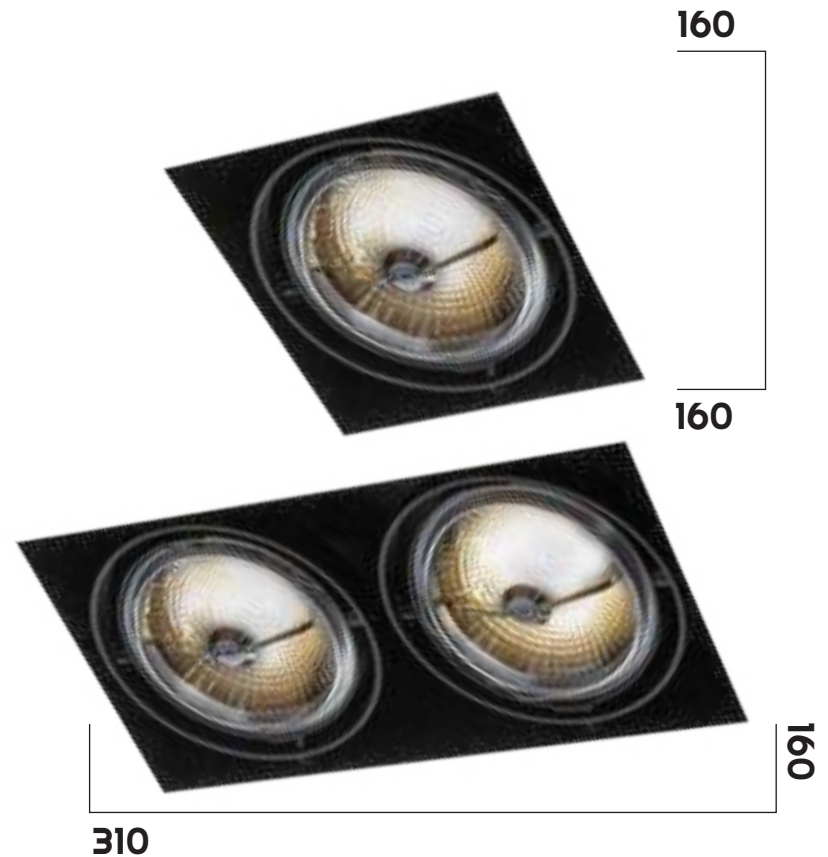

MOON FRAMELESS

Frameless gimbal recessed spot with modern look. Tilt- and swivel rings. Suitable for domestic and hospitality applications. Plaster frame included. For shop lighting we recommend the Moon Retail.

MOON I FRAMELESS

Single recessed spot.
Cut-out size: L165 x W165 x H110mm

MOON II FRAMELESS

Double recessed spot.
Cut-out size: L315 x W165 x H110mm

Lamp type AR111 LED.
Supplied without power supply and light source, available upon request.

Colour