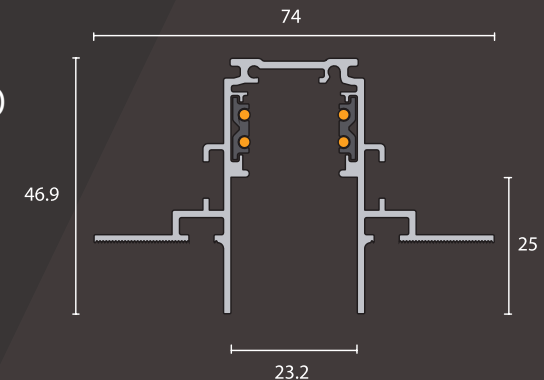

RECESSED TRACK

48V 15A Max.

48V 2*15A Max.

Colour

Request our Powergear brochure for the full 48V program.