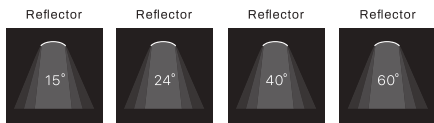

Led modules