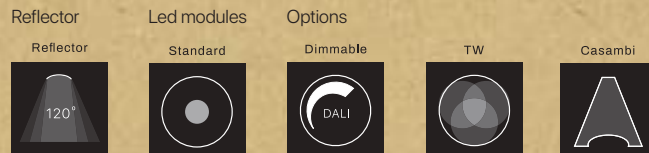

LUCEVARIA SYSTEM

Design and multi-functionality in one smart solution. To be used as pendant or surface mounted lighting. Linear lighting combined with spot lights for state of the art Lighting design. Powder coating finish.

Modular lighting system can be composed with following parts:

- Aluminium Profile (45x78mm) with a length of 1430mm, 1150mm or 590mm
- Various accessories available, see next page
- Available with blind cover, opal diffusor and blind cover with spots.

Linear Lighting

1430mm		3850 lumen
1150mm		3000 lumen
590mm		1500 lumen

Specific lumen output upon request.

CCT : 3000K, 4000K
CRI : >80Ra, >90Ra