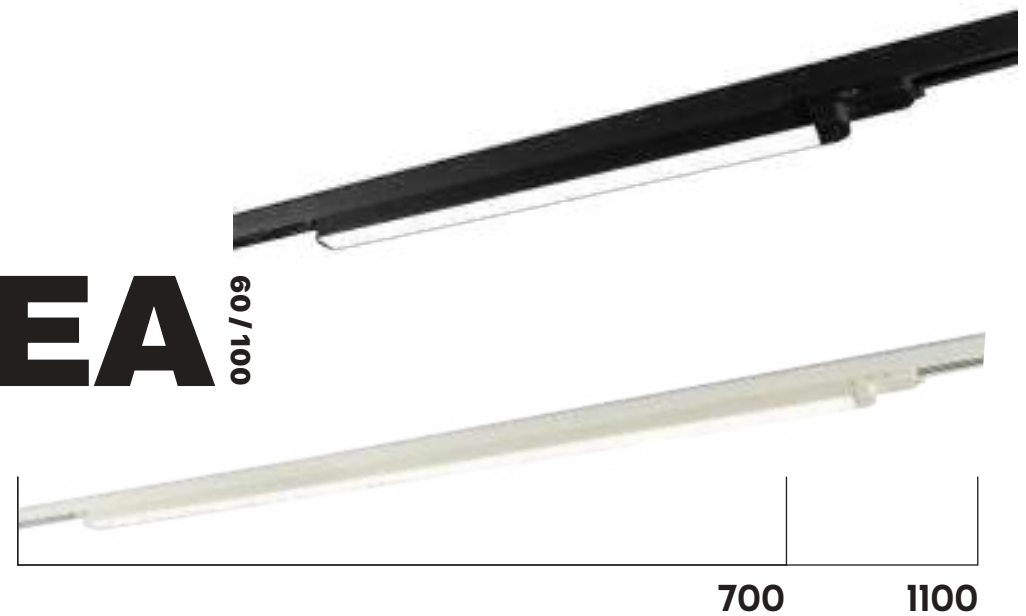

LINEA 60/100

Linear LED fixture with a 3-phase track connection. Ideally suited for general lighting. Equipped with opal diffuser.

Lumen : 1500lm (Linea 60) / 2500lm (Linea 100)

CRI : >80Ra

CCT : 3000K, 4000K

Colour

Reflector

Led modules