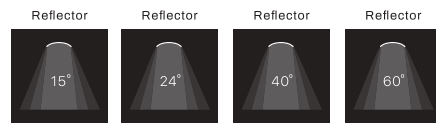

ALTA

PHILIPS
LED SLM INSIDE

LED Pendant in industrial look,
produced in die-cast aluminium.
Supplied with Ø410mm prismatic
polycarbonate shade. Suspension length 3m.

Lumen : 1100lm, 2000lm, 3000lm, 4500lm, 6000lm

CRI : >80Ra, >90Ra

CCT : 2200K, 2700K, 3000K, 4000K, 5700K

Colour

Reflector

Led modules

Options