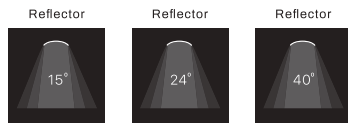

Lumen : 600lm  
CRI : >90Ra  
CCT : 2700K, DTW (3000K - 2000K)

Compose your own light!

Colour

Reflector

Led modules

Options