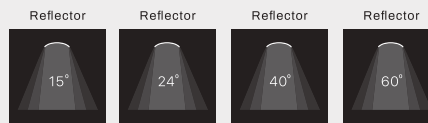

made in
HOLLAND

LUNGO

PHILIPS
LED SLM INSIDE

3-Phase tracklight with built-in LED driver and aluminium die-cast heatsink. Powder coating finish. Glass standard included.

Lumen : 1100lm, 2000lm, 3000lm
CRI : >80Ra, >90Ra
CCT : 2200K, 2700K, 3000K, 4000K, 5700K

204

Ø 109

Colour

Reflector

Led modules

Options

made in
HOLLAND

INTERNO

PHILIPS
LED SLM INSIDE

Compact 3-Phase tracklight with built-in LED driver and aluminium die-cast heatsink. Powder coating finish. Glass standard included.

Lumen : 1100lm, 2000lm, 3000lm
CRI : >80Ra, >90Ra
CCT : 2200K, 2700K, 3000K, 4000K, 5700K

210

Ø 85

Colour

Reflector

Led modules

Options