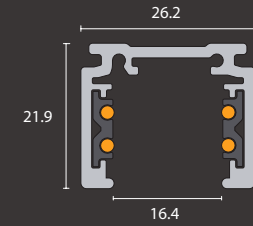

SURFACE MOUNTED DEEP TRACK