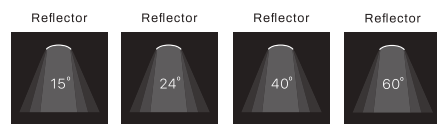

Colour

Reflector