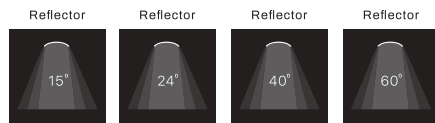

CONCENTRA

PHILIPS
LED SLM INSIDE

3-Phase aluminium tracklight with industrial look and separate driverbox. Powder coating finish. Suitable for high lumenflux, up to 6000lm.

Lumen : 1100lm, 2000lm, 3000lm,
4500lm, 6000lm
CRI : >80Ra, >90Ra
CCT : 2200K, 2700K, 3000K, 4000K,
5700K

130

Ø 116

97

Colour

Reflector

Led modules

Options