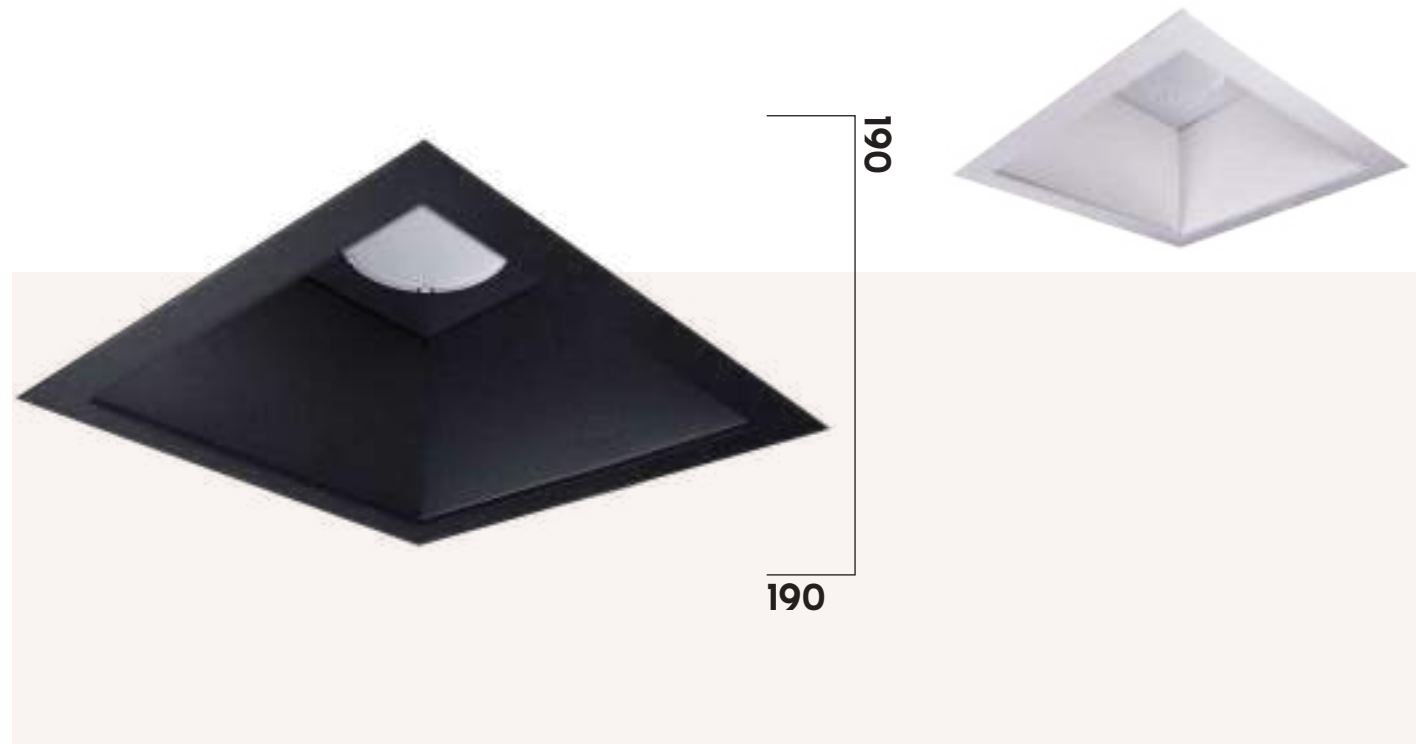

# VITTORIO

**PHILIPS**  
LED SLM INSIDE

Economic square LED downlight equipped with a Philips Downlight Module.

Lumen : 1100lm, 2000lm, 3000lm  
CRI : >80Ra  
CCT : 3000K, 4000K  
Cut-out size : 190 x 190 x H 134mm