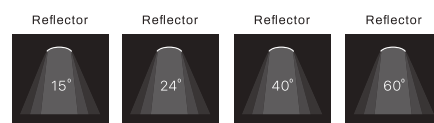

DOBLAR

PHILIPS
LED SLM INSIDE

Compact curved recessed LED spot.
Turnable and tiltable. Ideal for retail shops.
Glass standard included. Powder coating finish.

Lumen : 1100lm, 2000lm, 3000lm
CRI : >80Ra, >90Ra
CCT : 2200K, 2700K, 3000K, 4000K, 5700K
Cut-out size : Ø130 x H114mm

Ø 140

Colour

Reflector

Led modules

Options