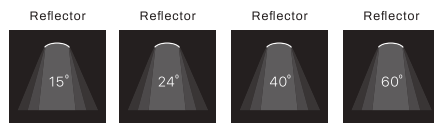

Colour

Reflector