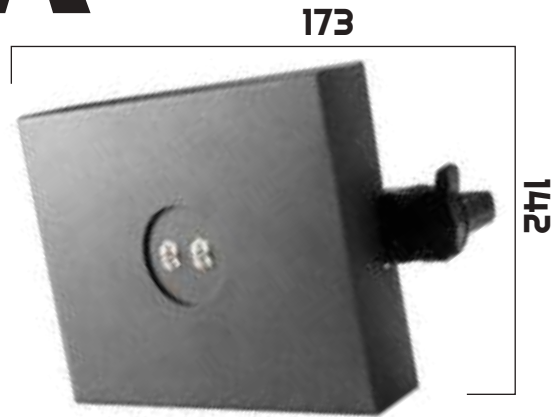

# FUGA

**OSRAM**  
LED Inside

Compact track mounted emergency light. Easy and quick to install due to the incorporated 3-circuit track adapter.

- Non maintained
- Self-test
- Symmetrical lens

Lumen : 200lm  
CCT : 4000K  
Autonomy : 1h emergency  
Charge time : 24h