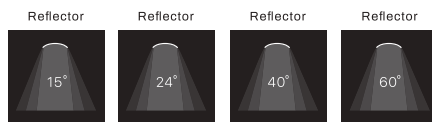

made in
HOLLAND

CERCHIO-L

PHILIPS
LED SLM INSIDE

Compact LED Downlight with a deep reflector.
Low glare (UGR <13).

Lumen : 1100lm, 2000lm, 3000lm, 4500lm
CRI : >80Ra, >90Ra
CCT : 2700K, 3000K, 4000K, 5700K
Cut-out size : Ø155 x H160mm
UGR : <13

Colour

Reflector

Led modules

Options