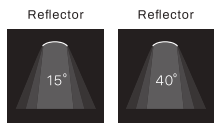

MERCATO

PHILIPS
LED SLM INSIDE

3-Phase tracklight with aluminium die-cast heatsink and driverbox.
Powder coating finish.

Lumen : 1100lm, 2000lm, 3000lm
CRI : >80Ra, >90Ra
CCT : 2700K, 3000K, 4000K, 5700K

Colour

Reflector

Led modules

Options

GALLERIA

PHILIPS
LED SLM INSIDE

Compact 3-phase aluminium tracklight with passive cooling body and driverbox.
Powder coating finish.

Lumen : 1100lm, 2000lm
CRI : >80Ra, >90Ra
CCT : 2700K, 3000K, 4000K, 5700K

Colour

Reflector

Led modules

Options