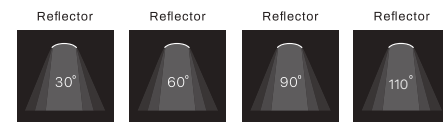

1140

1700

Colour

Reflector