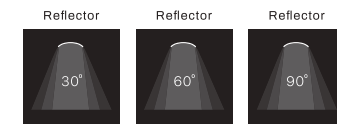

FUGA

OSRAM
LED Inside

Compact track mounted emergency light. Easy and quick to install due to the incorporated 3-circuit track adapter.

- Non maintained
- Self-test
- Symmetrical lens

Lumen : 200lm
CCT : 4000K
Autonomy : 1h emergency
Charge time : 24h

Colour

LABARRA

OSRAM
LED Inside

Aluminium linear 3-phase tracklight with high lumen output. Powder coating finish. Ideal to be used in high space and warehouses.

Lumen : 4500lm, 6000lm, 14000lm
CRI : >80Ra
CCT : 3000K, 4000K

Colour

Reflector

Led modules