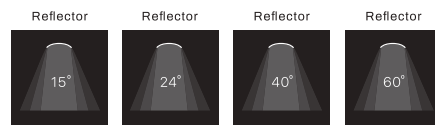

Colour

Reflector