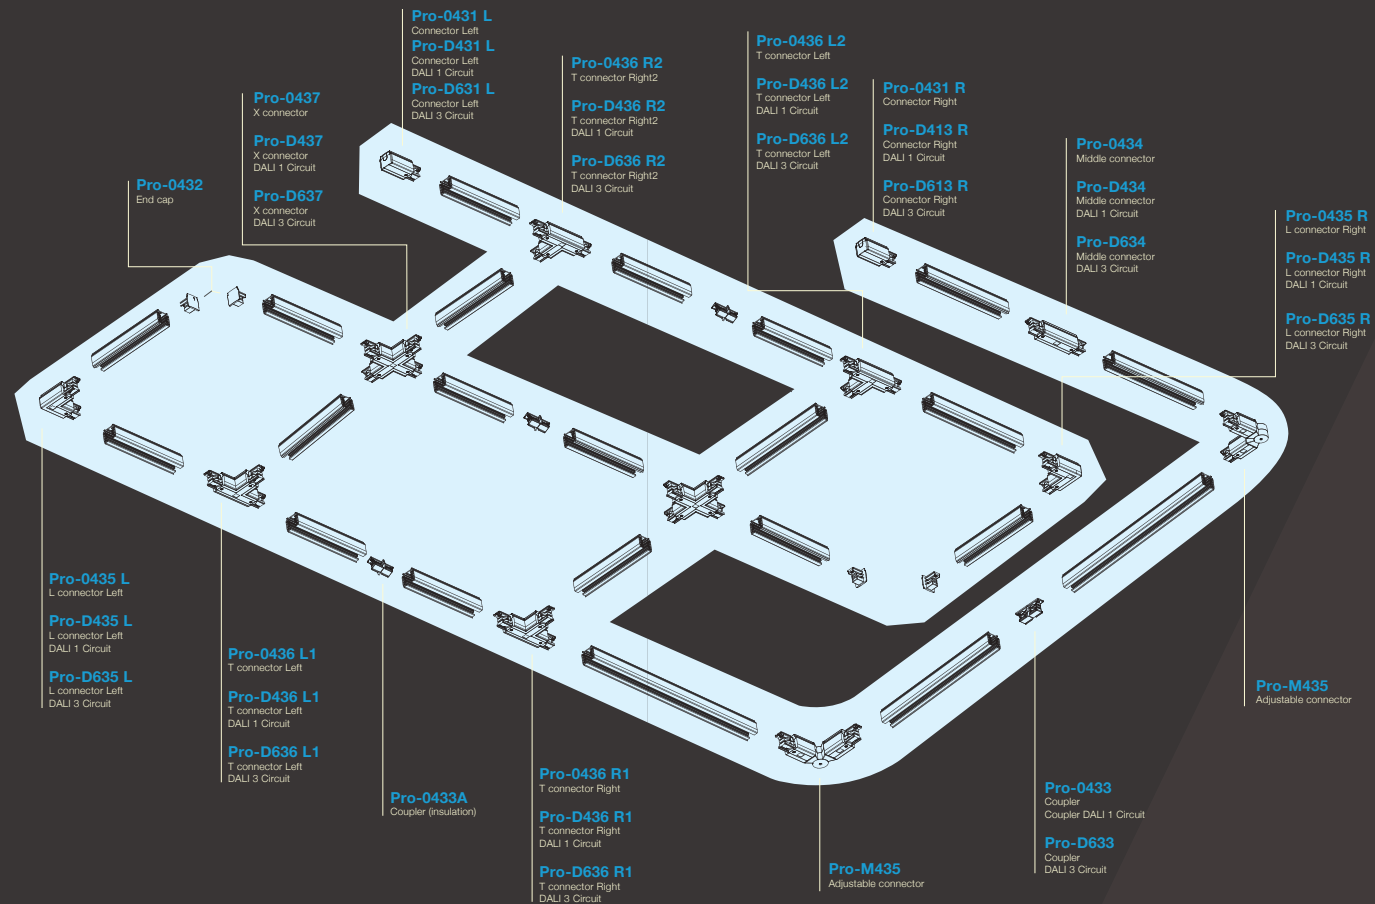

POWERGEAR®

SURFACE MOUNTED 3-PHASE TRACK

High quality 3-Phase track for professional and flexible lighting solutions. PowerGear track is suitable for tracklights with 3-Phase adapter of all major brands! PowerGear is being produced under certified ISO9001 and ISO14000 regulations and it features ENEC, UL, TUV/GS labels.

Also available as recessed track, request our Powergear brochure for the full program.