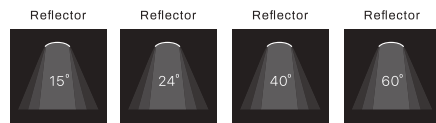

Colour

Reflector