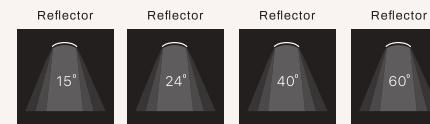

PHILIPS
LED SLM INSIDE

MOON III RETAIL

Triple recessed gimbal LED spot.
Powder coating finish.

Lumen : 1100lm, 2000lm, 3000lm, 4500lm, 6000lm
CRI : >80Ra, >90Ra
CCT : 2200K, 2700K, 3000K, 4000K, 5700K
Cut-out size : L470 x W165 x H145mm

176

483

Colour

Reflector

Led modules

Options